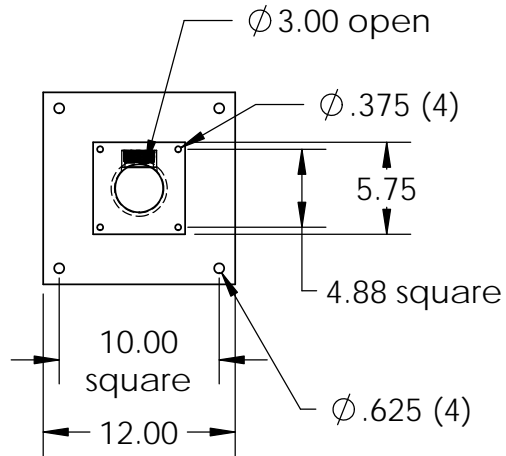

ITSENCLOSURES

271 Westech Drive, Mt. Pleasant, PA 15666
1-800-423-9911 ♦ info@itsenclosures.com

36" model FP036-SS

Fixed height stainless pedestal

40" model FP040-SS

Fixed height stainless steel pedestal suited for use on IO28 and IO29 enclosure assemblies. Fully welded, sanitary design has a 1.5" NPT coupling for wiring through the pedestal assembly to the enclosure if desired.

Specify 36 inch or 40 inch height.