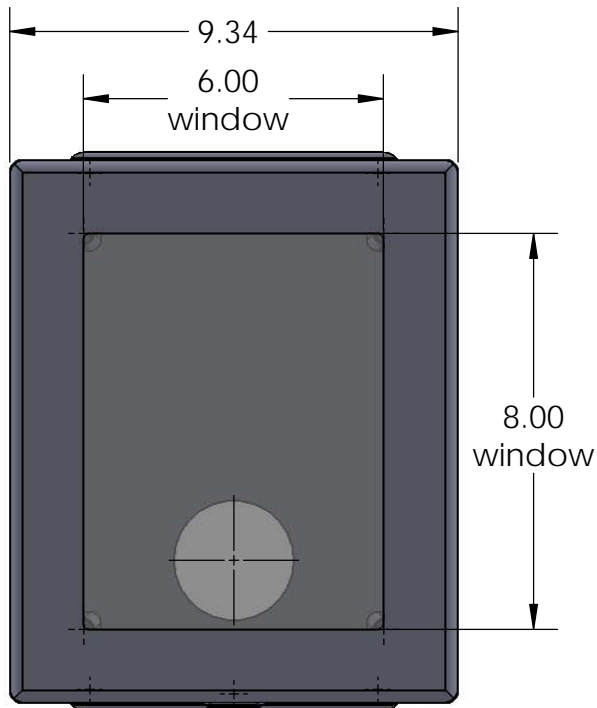

Interior Dimensions:  
8.00 x 10.00 x 4.38

Padlock Latch

Ø.31 mounting holes (4)

Ø2.50 hole w/cap plug