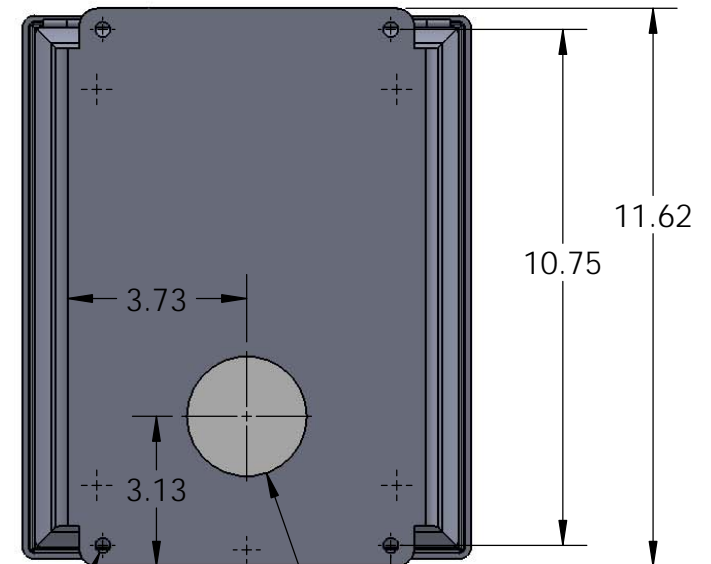

Interior Dimensions:  
8.00 x 10.00 x 4.38

Padlock Latch

Ø.31 mounting holes (4)

Ø2.50 hole w/cap plug