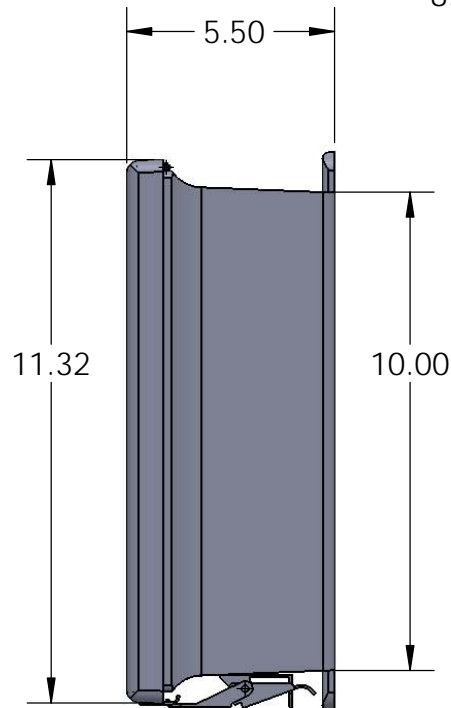

Interior Dimensions:  
8.00 x 10.00 x 4.38

Padlock Latch

Ø.31 mounting holes (4)

Ø2.50 hole w/cap plug