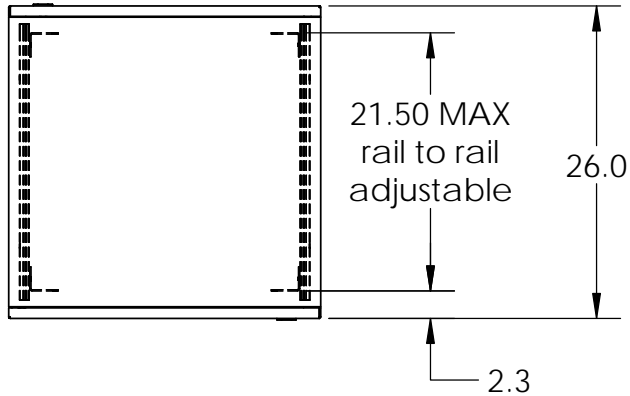

ITSENCLOSURES

271 Westech Drive, Mt. Pleasant, PA 15666
1-800-423-9911 ♦ info@itsenclosures.com

model IR282626-04

Small Rack Enclosure, NEMA-4

Small Rack Enclosure Model IR282626-04
28" H x 26" W x 26" D, outside dimension.
12u (21") of open 19" rack mounting space. Square punched rail pattern supports cagenuts for either #10-32 or M6 threaded mounting screws.

Enclosure body is 14 gauge steel with front and rear door access.
12 ga. Steel doors with two point latching with locks. Front door has 17.2 x 13.6 glass viewing window. Enclosure and components are coated with a polyester powder paint finish.