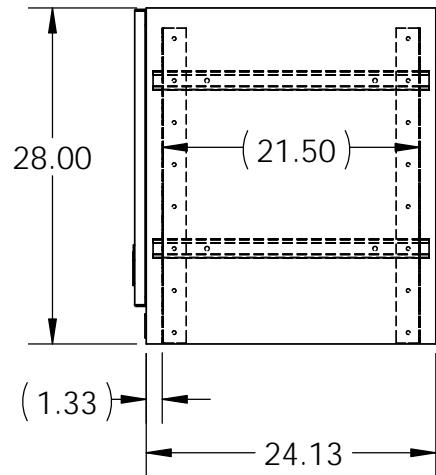

ITSENCLOSURES

271 Westech Drive, Mt. Pleasant, PA 15666
1-800-423-9911 ♦ info@itsenclosures.com

model IR282626-04

Small Rack Enclosure, NEMA-4

Small Rack Enclosure Model IR282626-04
28" H x 26" W x 26" D, outside dimension.
12u (21") of open 19" rack mounting space. Square punched rail pattern supports cagenuts for either #10-32 or M6 threaded mounting screws.

Enclosure body is 14 gauge steel with front and rear door access.
12 ga. Steel doors with two point latching with locks. Front door has 17.2 x 13.6 glass viewing window. Enclosure and components are coated with a polyester powder paint finish.