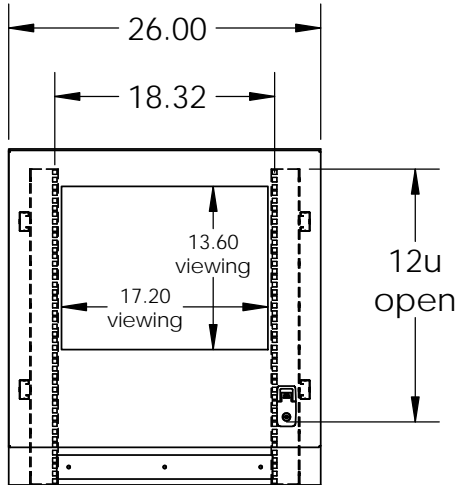

ITSENCLOSURES

271 Westech Drive, Mt. Pleasant, PA 15666
1-800-423-9911 ♦ info@itsenclosures.com

model IR282626-04

Small Rack Enclosure, NEMA-4

Small Rack Enclosure Model IR282626-04
28" H x 26" W x 26" D, outside dimension.
12u (21") of open 19" rack mounting space. Square punched rail pattern supports cagenuts for either #10-32 or M6 threaded mounting screws.

Enclosure body is 14 gauge steel with front and rear door access.
12 ga. Steel doors with two point latching with locks. Front door has 17.2 x 13.6 glass viewing window. Enclosure and components are coated with a polyester powder paint finish.