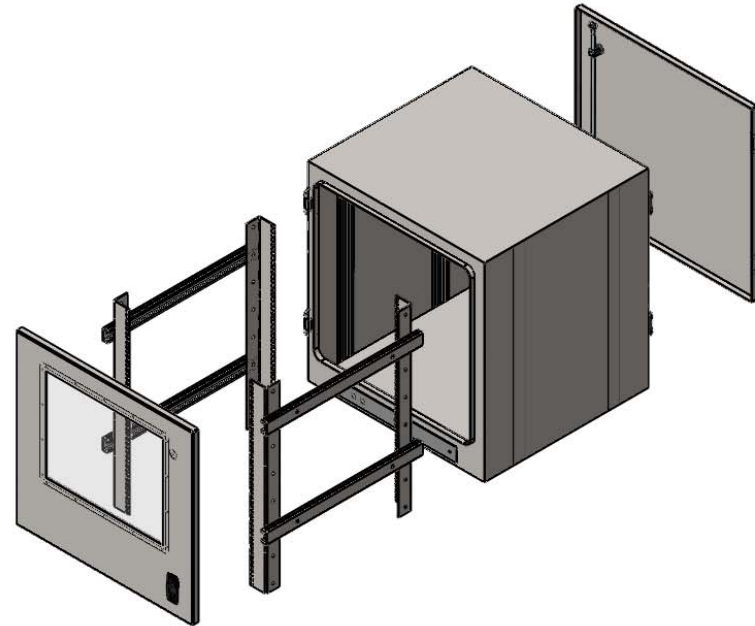

ITSENCLOSURES

271 Westech Drive, Mt. Pleasant, PA 15666
1-800-423-9911 ♦ info@itsenclosures.com

model IR282626-04

Small Rack Enclosure, NEMA-4

Small Rack Enclosure Model IR282626-04
28" H x 26" W x 26" D, outside dimension.
12u (21") of open 19" rack mounting space. Square punched rail pattern supports cagenuts for either #10-32 or M6 threaded mounting screws.

Enclosure body is 14 gauge steel with front and rear door access.
12 ga. Steel doors with two point latching with locks. Front door has 17.2 x 13.6 glass viewing window. Enclosure and components are coated with a polyester powder paint finish.