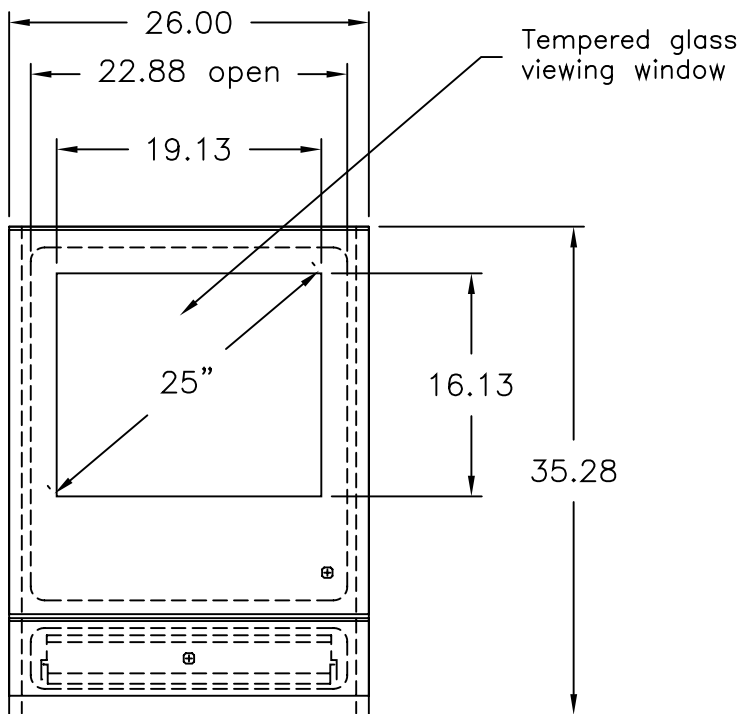

SINGLE HANDLE TWO POINT LATCHING ON FRONT AND REAR DOORS WITH KEY LOCK FOR SECURITY

Material: Cold Rolled Steel, painted finish  
14 ga. Body, 12 ga. Doors

Roll-out keyboard drawer with workspace and mouse storage