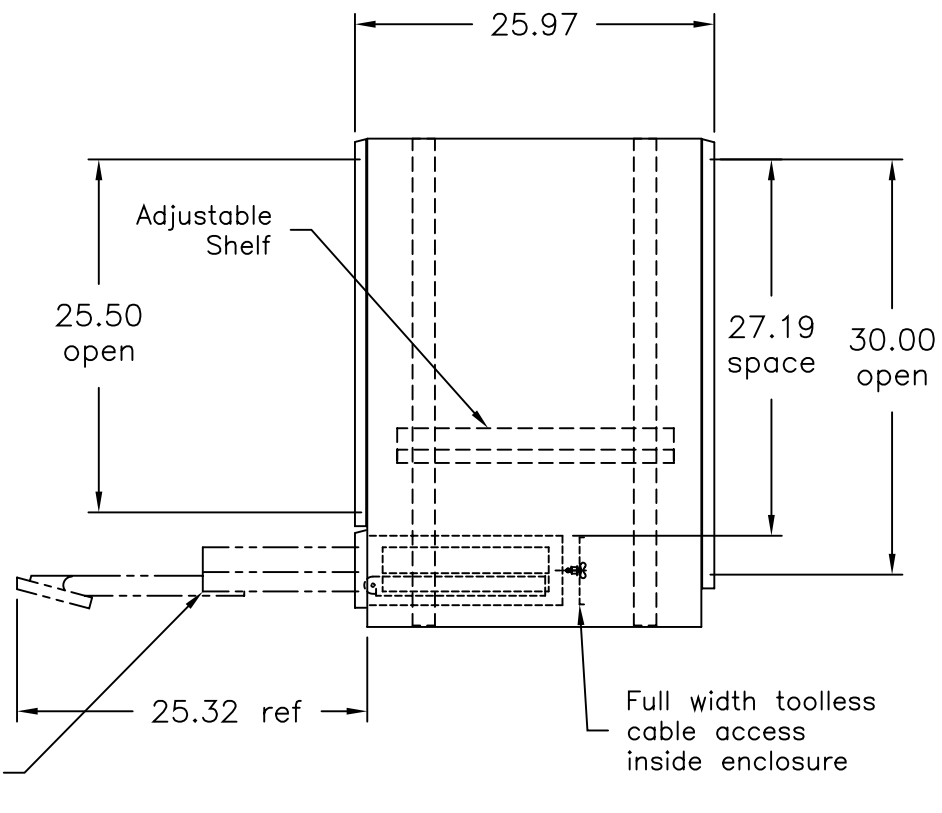

SINGLE HANDLE TWO POINT LATCHING ON FRONT AND REAR DOORS WITH KEY LOCK FOR SECURITY

Material: Cold Rolled Steel, painted finish  
14 ga. Body, 12 ga. Doors

Roll-out keyboard drawer with workspace and mouse storage