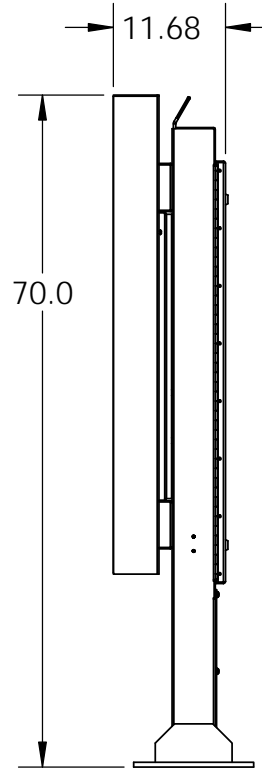

ITSENCLOSURES

271 Westech Drive, Mt. Pleasant, PA 15666
1-800-423-9911 ♦ info@itsenclosures.com

model VS-6-1x1

Single Portrait Display 55"

updated 8-2-19

Supports 8" x 8" square stud pattern for new installation
10"x10" square (legacy pattern)

Samsung approved support for 55" SAMSUNG OH55F display under standard and extended warranties.

Construction:
All marine grade aluminum support and housing with a polyester powder paint finish.
Stainless steel threaded hardware.
Key locking rear storage for media player and display connector access.
Assembled weight, including the display is 190 pounds.
Recommended minimum power (1) circuit, 120 VAC, 20 amp.