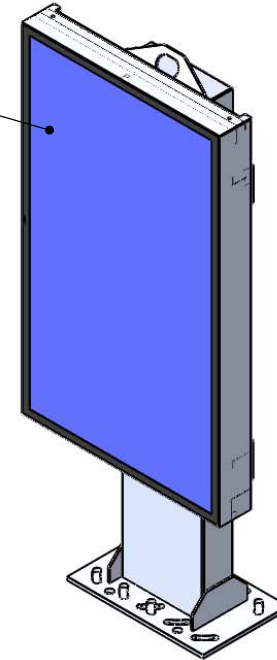

ITSENCLOSURES

271 Westech Drive, Mt. Pleasant, PA 15666
1-800-423-9911 ♦ info@itsenclosures.com

model VS-6-1x1

Single Portrait Display 55"

updated 8-2-19

Supports 8" x 8" square stud pattern for new installation
10"x10" square (legacy pattern)

Samsung approved support for 55" SAMSUNG OH55F display under standard and extended warranties.

Construction:
All marine grade aluminum support and housing with a polyester powder paint finish.
Stainless steel threaded hardware.
Key locking rear storage for media player and display connector access.
Assembled weight, including the display is 190 pounds.
Recommended minimum power (1) circuit, 120 VAC, 20 amp.