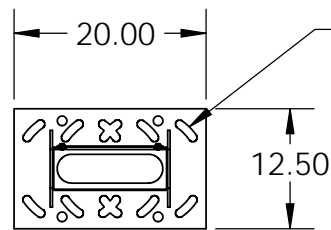

ITSENCLOSURES

271 Westech Drive, Mt. Pleasant, PA 15666
1-800-423-9911 ♦ info@itsenclosures.com

model VS-6-1x1

Single Portrait Display 55"

updated 8-2-19

Supports 8" x 8" square stud pattern for new installation
10"x10" square (legacy pattern)

Samsung approved support for 55" SAMSUNG OH55F display under standard and extended warranties.

Construction:
All marine grade aluminum support and housing with a polyester powder paint finish.
Stainless steel threaded hardware.
Key locking rear storage for media player and display connector access.
Assembled weight, including the display is 190 pounds.
Recommended minimum power (1) circuit, 120 VAC, 20 amp.