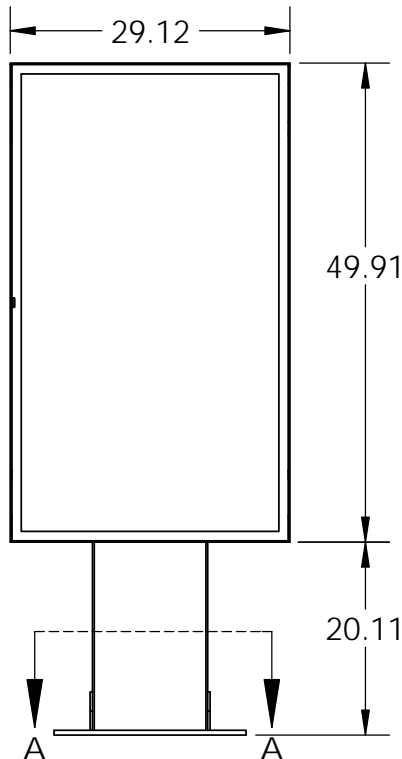

ITSENCLOSURES

271 Westech Drive, Mt. Pleasant, PA 15666
1-800-423-9911 ♦ info@itsenclosures.com

model VS-6-1x1

Single Portrait Display 55"

updated 8-2-19

Supports 8" x 8" square stud pattern for new installation
10"x10" square (legacy pattern)

Samsung approved support for 55" SAMSUNG OH55F display under standard and extended warranties.

Construction:
All marine grade aluminum support and housing with a polyester powder paint finish.
Stainless steel threaded hardware.
Key locking rear storage for media player and display connector access.
Assembled weight, including the display is 190 pounds.
Recommended minimum power (1) circuit, 120 VAC, 20 amp.