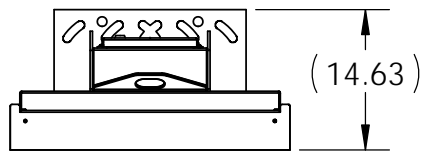

ITSENCLOSURES

271 Westech Drive, Mt. Pleasant, PA 15666
1-800-423-9911 ♦ info@itsenclosures.com

model VS-6-1x1

Single Portrait Display 55"

updated 8-2-19

Supports 8" x 8" square stud pattern for new installation
10"x10" square (legacy pattern)

Samsung approved support for 55" SAMSUNG OH55F display under standard and extended warranties.

Construction:
All marine grade aluminum support and housing with a polyester powder paint finish.
Stainless steel threaded hardware.
Key locking rear storage for media player and display connector access.
Assembled weight, including the display is 190 pounds.
Recommended minimum power (1) circuit, 120 VAC, 20 amp.