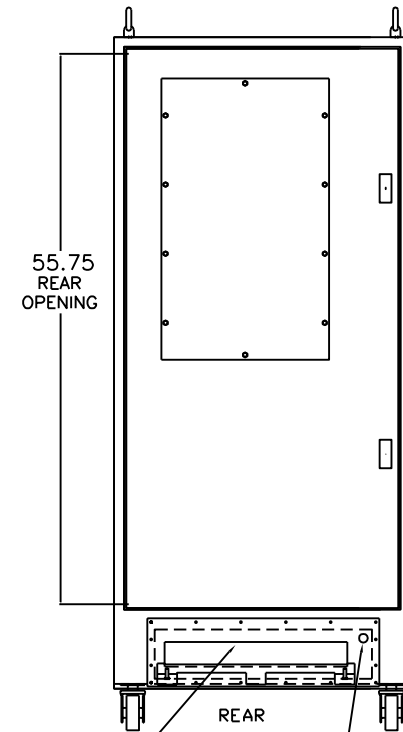

KEYBOARD CABLE EXIT \*

FAN CUTOUT  
W/ COVER PLATE  
(2 PLACES)

2.00 30.00

KEYBOARD  
SHELF

66.00

39.00  
43" W/CASTERS

63

51

RIGHT SIDE

3 SHELVES  
ADJUSTABLE

55.75  
REAR  
OPENING

REAR

TOOL-LESS SPLIT PANEL  
OVER 2.25 x 18.50 OPENING

POWER CORD EXIT

TOTAL UNIT HEIGHT APPROX 70"  
WHEN MOUNTED ON LOCKABLE CASTERS  
14" VIEWING AREA 8.75 x 11.75  
19" VIEWING AREA 12.0 x 16.0

STANDARD PRODUCT DATA SHEET  
Dimensions are in inches. Specifications are subject to change without notice.