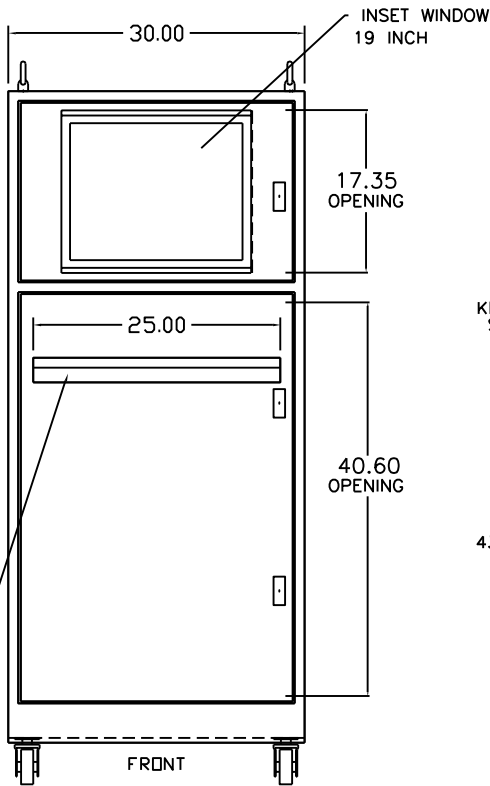

TOP

26.81 OPEN  
(FRONT & REAR)

6.00 18.00

INSET WINDOW  
19 INCH

17.35  
OPENING

25.00

40.60  
OPENING

FRONT

KEYBOARD CABLE EXIT \*

FAN CUTOUT  
W/ COVER PLATE  
(2 PLACES)

2.00 30.00

KEYBOARD  
SHELF

66.00

39.00  
43" W/CASTERS

63

51

RIGHT SIDE

3 SHELVES  
ADJUSTABLE

55.75  
REAR  
OPENING

REAR

TOOL-LESS SPLIT PANEL  
OVER 2.25 x 18.50 OPENING

POWER CORD EXIT

TOTAL UNIT HEIGHT APPROX 70"  
WHEN MOUNTED ON LOCKABLE CASTERS  
14" VIEWING AREA 8.75 x 11.75  
19" VIEWING AREA 12.0 x 16.0

STANDARD PRODUCT DATA SHEET  
Dimensions are in inches. Specifications are subject to change without notice.