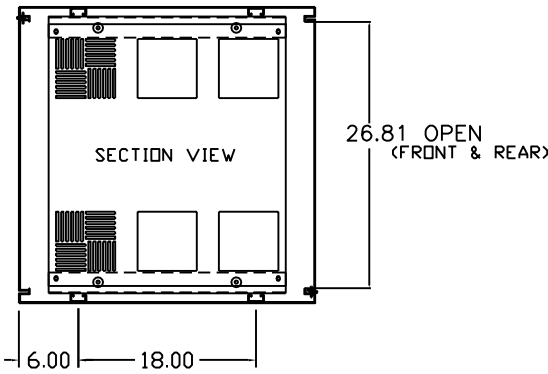

TOP

26.81 OPEN  
(FRONT & REAR)

6.00 18.00

INSET WINDOW  
19 INCH

17.35  
OPENING

25.00

40.60  
OPENING

FRONT

RIGHT SIDE

3 SHELVES  
ADJUSTABLE

55.75  
REAR  
OPENING

REAR

TOOL-LESS SPLIT PANEL  
OVER 2.25 x 18.50 OPENING

POWER CORD EXIT

TOTAL UNIT HEIGHT APPROX 70"  
WHEN MOUNTED ON LOCKABLE CASTERS  
14" VIEWING AREA 8.75 x 11.75  
19" VIEWING AREA 12.0 x 16.0

STANDARD PRODUCT DATA SHEET  
Dimensions are in inches. Specifications are subject to change without notice.