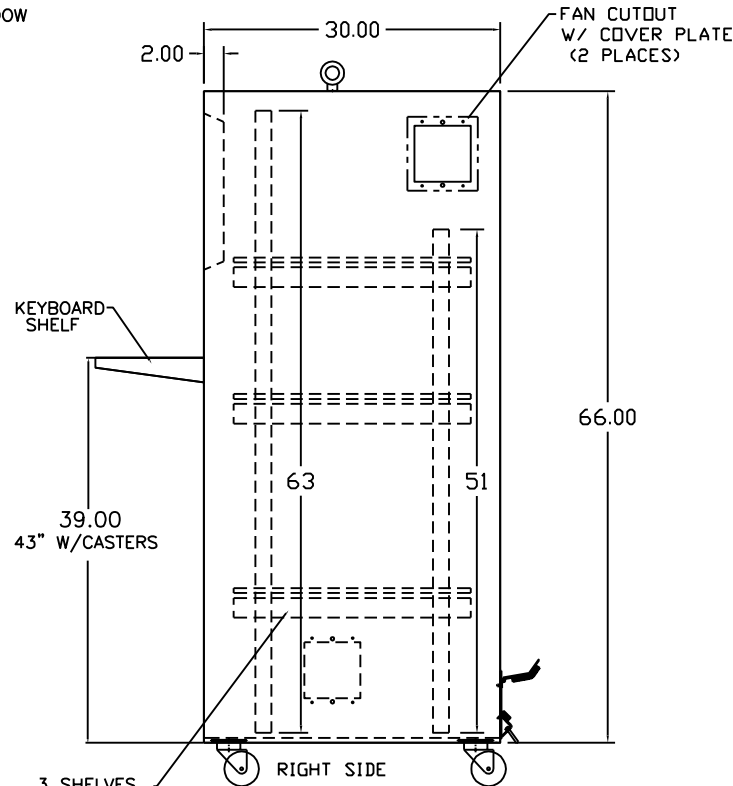

TOP

26.81 OPEN  
(FRONT & REAR)

6.00 18.00

INSET WINDOW  
19 INCH

17.35  
OPENING

25.00

40.60  
OPENING

FRONT

KEYBOARD CABLE EXIT \*

FAN CUTOUT  
W/ COVER PLATE  
(2 PLACES)

2.00 30.00

KEYBOARD  
SHELF

66.00

39.00  
43" W/CASTERS

63

51

RIGHT SIDE

3 SHELVES  
ADJUSTABLE

55.75  
REAR  
OPENING

REAR

TOOL-LESS SPLIT PANEL  
OVER 2.25 x 18.50 OPENING

POWER CORD EXIT

TOTAL UNIT HEIGHT APPROX 70"  
WHEN MOUNTED ON LOCKABLE CASTERS  
14" VIEWING AREA 8.75 x 11.75  
19" VIEWING AREA 12.0 x 16.0

STANDARD PRODUCT DATA SHEET  
Dimensions are in inches. Specifications are subject to change without notice.