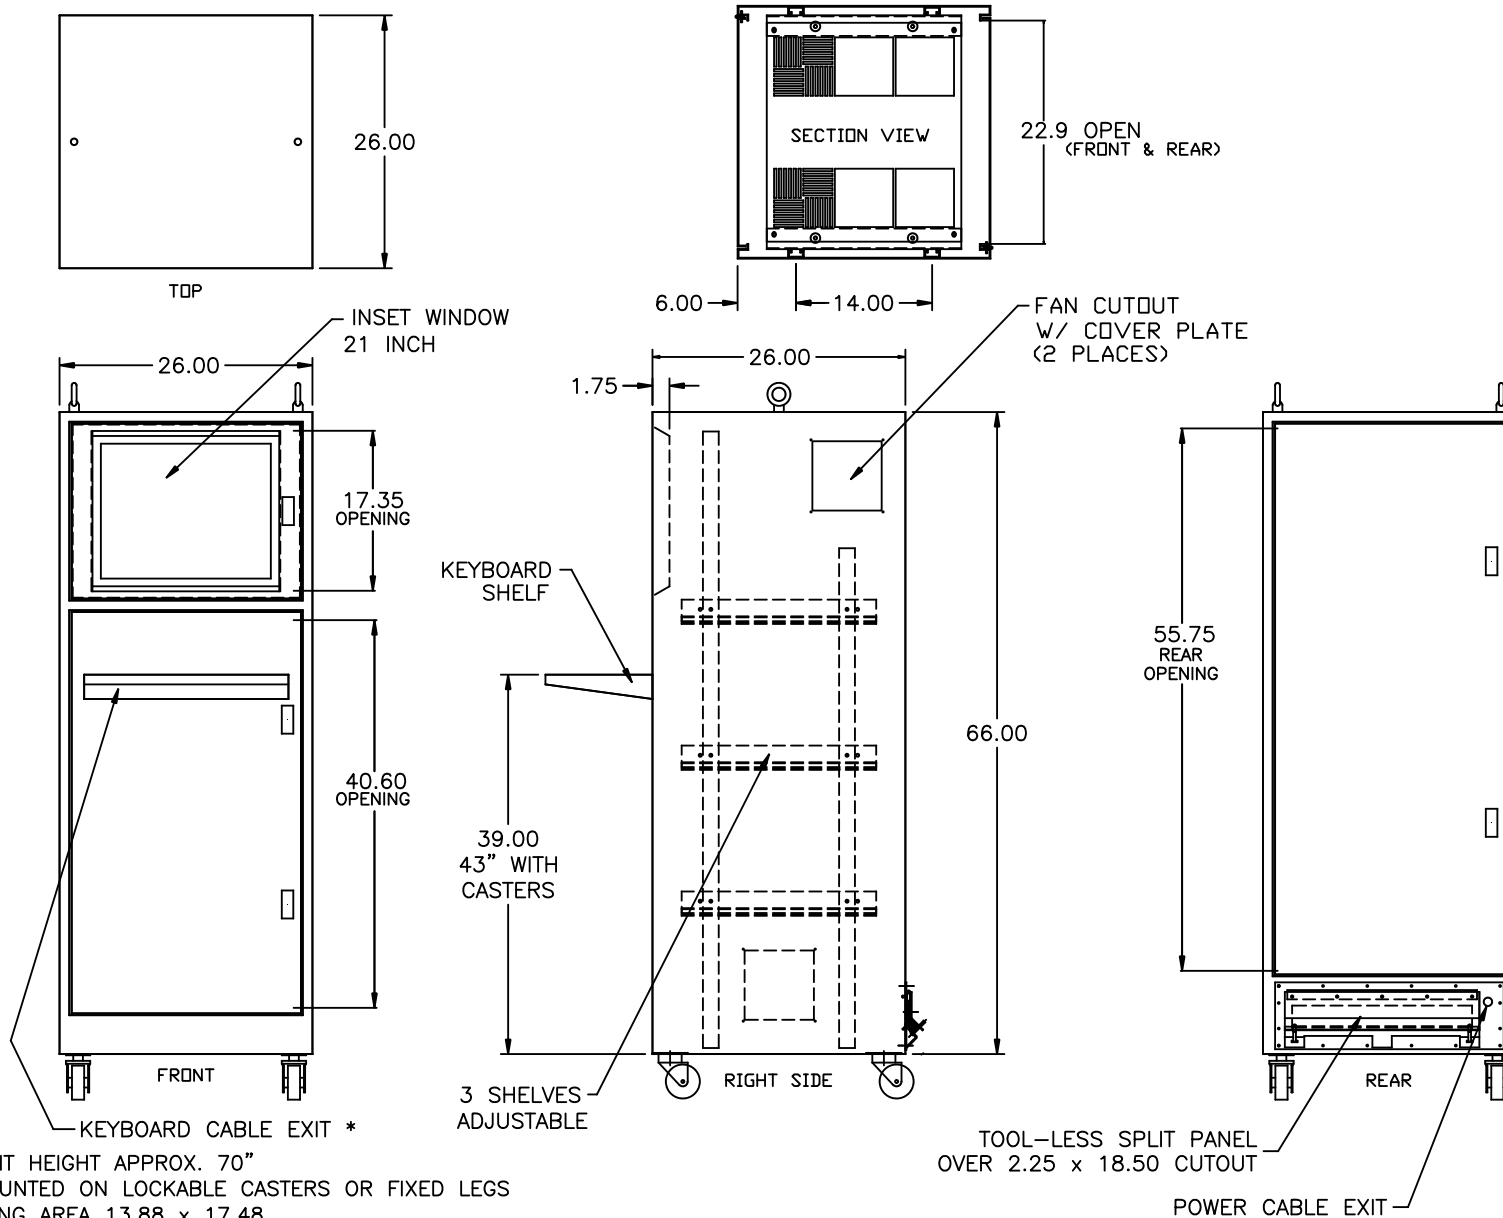

ITSENCLUSURES

271 Westech Drive, Mt. Pleasant, PA 15666
1-800-423-9911 ♦ info@itsenclosures.com

model IS662626-12

Standup Enclosure, NEMA-12

TOTAL UNIT HEIGHT APPROX. 70"
WHEN MOUNTED ON LOCKABLE CASTERS OR FIXED LEGS
21" VIEWING AREA 13.88 x 17.48
ENCLOSURE INCLUDES TWO CUTOUTS FOR USB CONNECTORS.

STANDARD PRODUCT DATA SHEET
Dimensions are in inches. Specifications are subject to change without notice.

ITS-0080 Sheet 1 of 1

ITSENCLUSURES.com