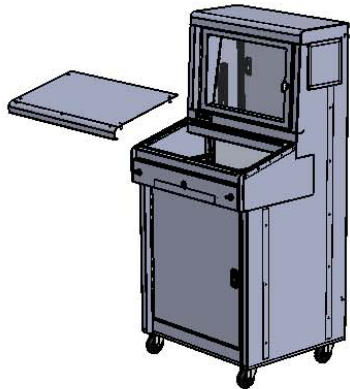

The IceStation TITAN "IS603027-12" is built to meet NEMA 12 standards and accommodates up to 24 inch wide screen monitors. Ideal where space is at a premium, and a separate work surface independent of the keyboard access is important for work flow. This enclosure is the perfect choice for protecting electronics from dust, dirt and splashing fluids.

ITSENCLUSURES

271 Westech Drive, Mt. Pleasant, PA 15666
1-800-423-9911 ♦ info@itsenclosures.com

model IS603027-12-x

Titan Enclosure, NEMA-12

Keyboard/Mouse Drawer open allows continuous use of the Work surface

Customizable Work Surface can support panel mounted input devices, switches, indicators, etc. (with or without keyboard drawer)

Window suited to 24 in. wide format LCD (optional panel mount)

Customizable Work surface/ Switch Panel

Keyboard/Mouse Drawer

Key Lockable (all doors and drawer)

Adjustable Shelf

Adjustable Monitor Shelf / VESA mount

Fan System capable

Locking casters