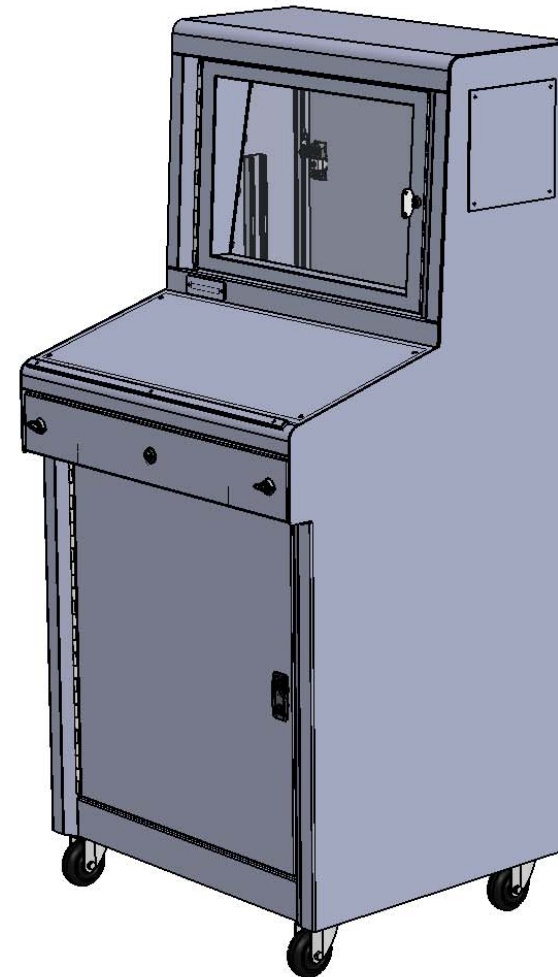

The IceStation TITAN "IS603027-12" is built to meet NEMA 12 standards and accommodates up to 24 inch wide screen monitors. Ideal where space is at a premium, and a separate work surface independent of the keyboard access is important for work flow. This enclosure is the perfect choice for protecting electronics from dust, dirt and splashing fluids.

ITSENCLUSURES

271 Westech Drive, Mt. Pleasant, PA 15666
1-800-423-9911 ♦ info@itsenclosures.com

model IS603027-12-x

Titan Enclosure, NEMA-12

Keyboard/Mouse Drawer open allows continuous use of the Work surface

Customizable Work Surface can support panel mounted input devices, switches, indicators, etc. (with or without keyboard drawer)

Window suited to 24 in. wide format LCD (optional panel mount)

Customizable Work surface/ Switch Panel

Keyboard/Mouse Drawer

Key Lockable (all doors and drawer)

Adjustable Shelf

Adjustable Monitor Shelf / VESA mount

Fan System capable

Locking casters