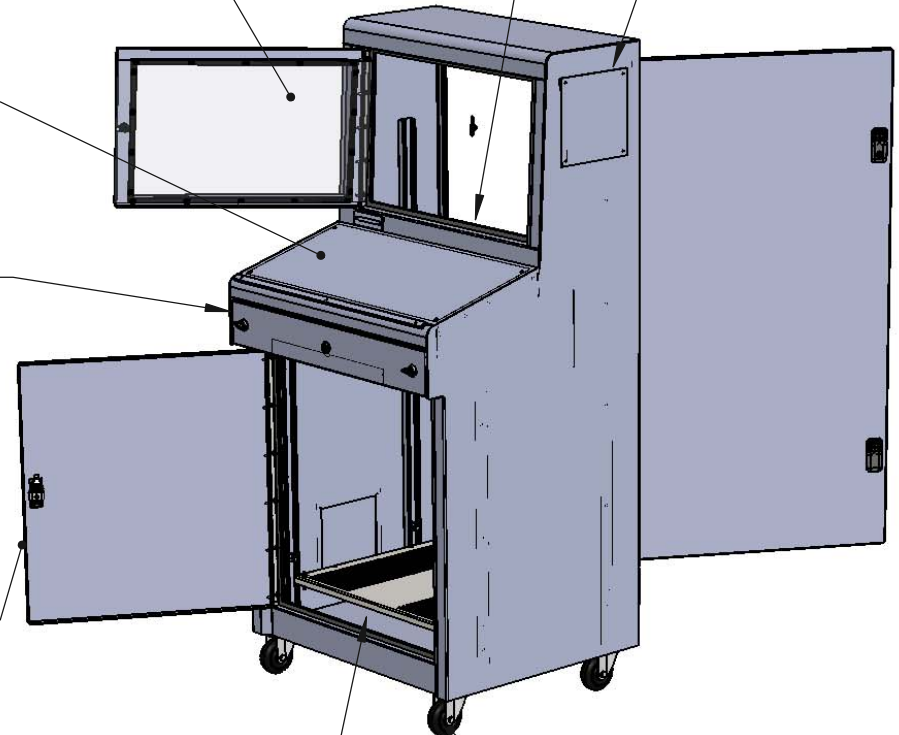

The IceStation TITAN "IS603027-12" is built to meet NEMA 12 standards and accommodates up to 24 inch wide screen monitors. Ideal where space is at a premium, and a separate work surface independent of the keyboard access is important for work flow. This enclosure is the perfect choice for protecting electronics from dust, dirt and splashing fluids.

ITSENCLUSURES

271 Westech Drive, Mt. Pleasant, PA 15666
1-800-423-9911 ♦ info@itsenclosures.com

model IS603027-12-x

Titan Enclosure, NEMA-12

Keyboard/Mouse Drawer open allows continuous use of the Work surface

Customizable Work Surface can support panel mounted input devices, switches, indicators, etc. (with or without keyboard drawer)

Window suited to 24 in. wide format LCD (optional panel mount)

Customizable Work surface/ Switch Panel

Keyboard/Mouse Drawer

Key Lockable (all doors and drawer)

Adjustable Shelf

Adjustable Monitor Shelf / VESA mount

Fan System capable

Locking casters