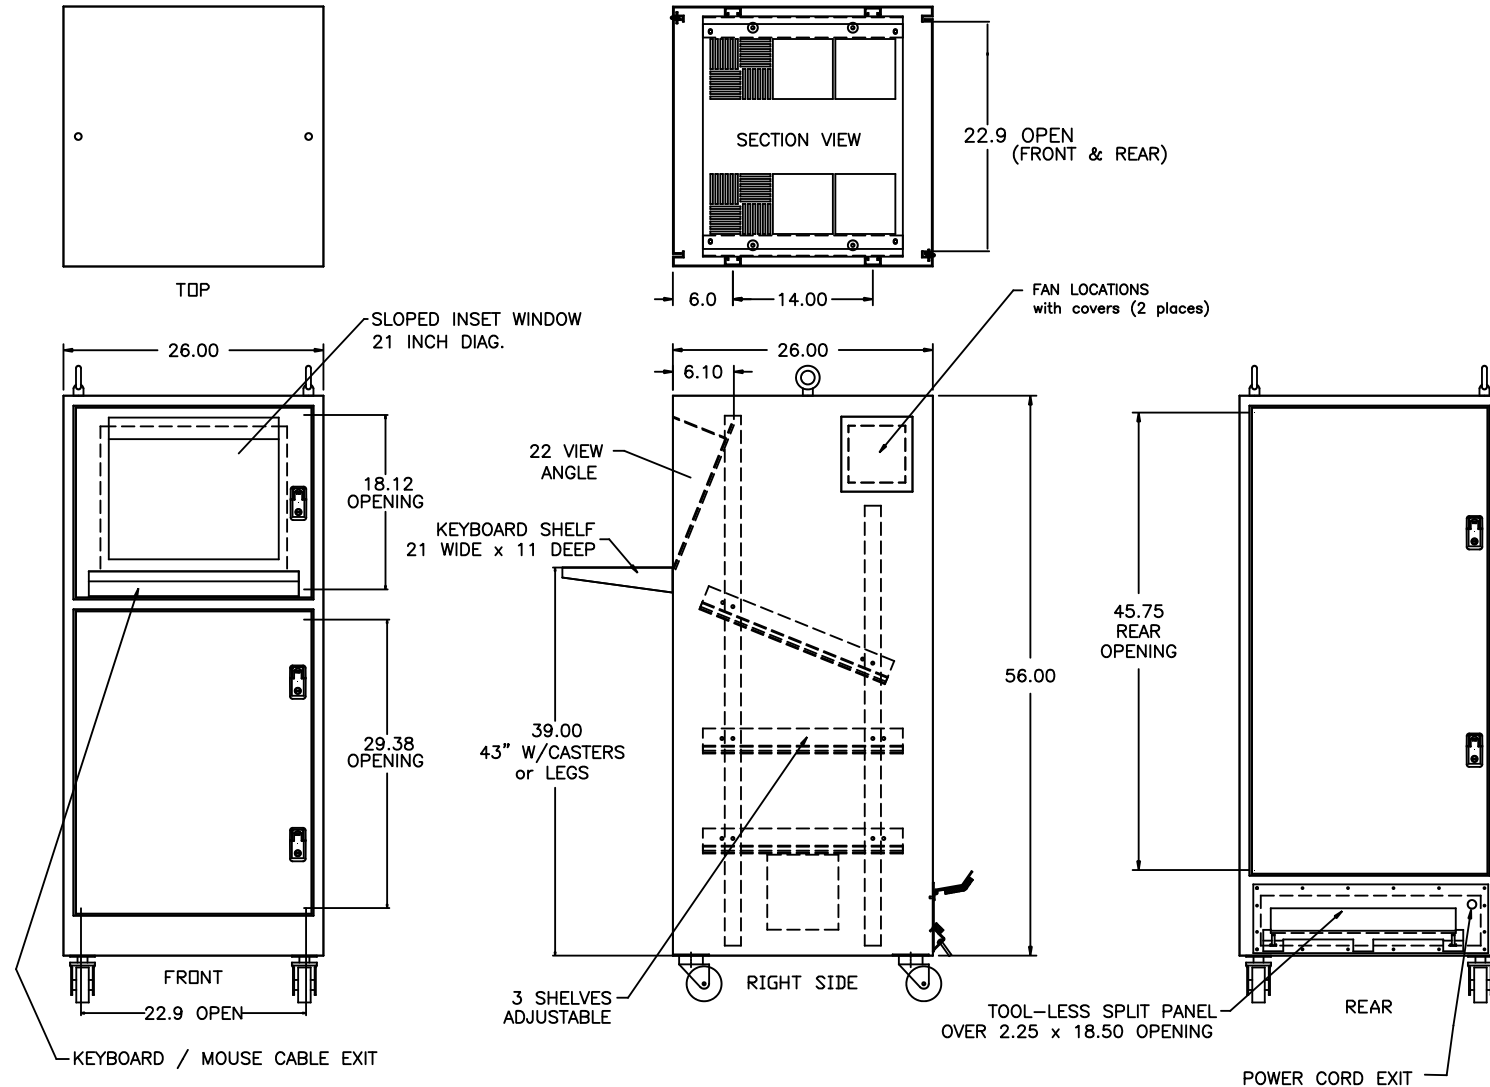

ITSENCLUSURES

271 Westech Drive, Mt. Pleasant, PA 15666
1-800-423-9911 ♦ info@itsenclosures.com

model IS562626-12-x-xx

Universal PC Enclosure, NEMA-12

TOTAL UNIT HEIGHT APPROX. 60"
WHEN MOUNTED ON LOCKABLE CASTERS
21" VIEWING AREA 17.0 x 13.0