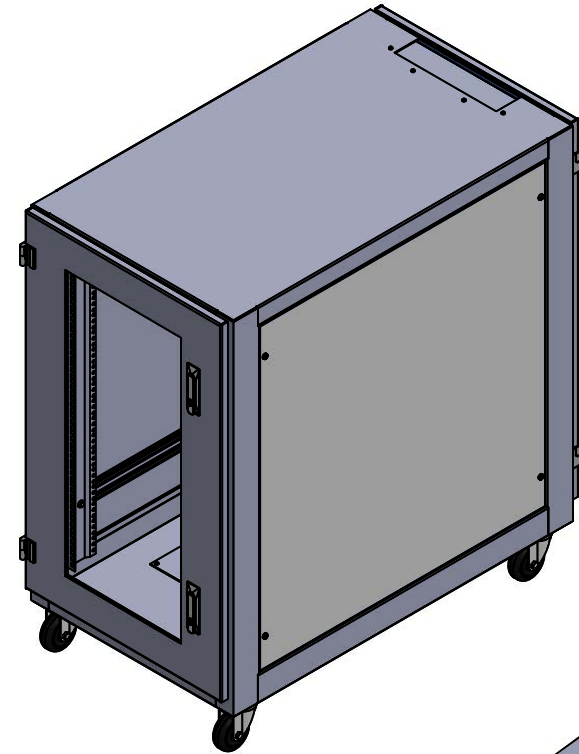

## Standard Features:

19" Rack Type 12 enclosure  
24 wide x 42 deep x 40.5 tall

12 Ga. steel frame and doors  
16 Ga. steel side panels

20u (35.00") of panel mounting rail

Mounting rail fully adjustable front to rear.

Inside space 19.5 wide x 40.0 high x 39.8 deep.

Full View glass front door, doors have key locking latches, and lift off hinges.

Door openings 19.50 x 35.00

Gasket sealed removable side panels.

Split panel cable entry through top and bottom (rear)

4 casters, 2 locking

Options Available:

19" Rack accessories  
Filtered Fan Kits  
Airconditioners  
Interconnection Kit  
Anti-Tip or Fixed legs

Weight: 78 Lbs..

FRONT VIEW  
(door removed)

VIEW from REAR

Square punched rail  
standard EIA spacing