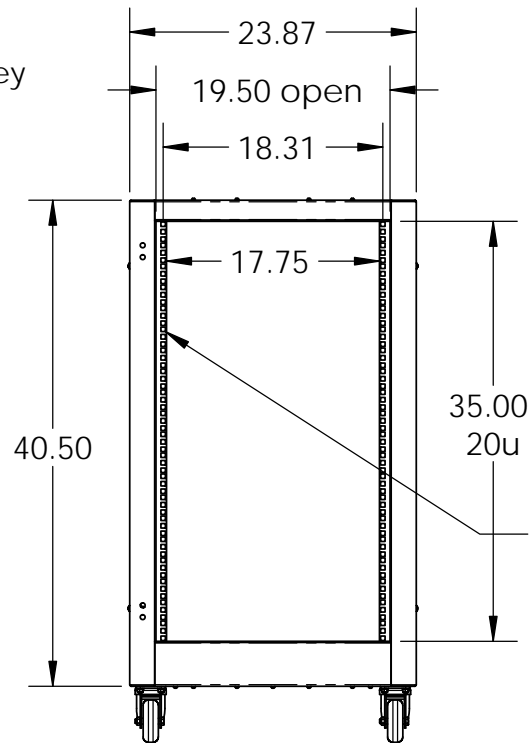

ITSENCLOSURES

271 Westech Drive, Mt. Pleasant, PA 15666
1-800-423-9911 ♦ info@itsenclosures.com

model IR40192438-12-xx

19" x 20u, Rack Enclosure, NEMA-12

Standard Features:

19" Rack Type 12 enclosure
24 wide x 42 deep x 40.5 tall

12 Ga. steel frame and doors
16 Ga. steel side panels

20u (35.00") of panel mounting rail

Mounting rail fully adjustable front to rear.

Inside space 19.5 wide x 40.0 high x 39.8 deep.

Full View glass front door, doors have key locking latches, and lift off hinges.

Door openings 19.50 x 35.00

Gasket sealed removable side panels.

Split panel cable entry through top and bottom (rear)

4 casters, 2 locking

Options Available:

19" Rack accessories
Filtered Fan Kits
Airconditioners
Interconnection Kit
Anti-Tip or Fixed legs

Weight: 78 Lbs..

FRONT VIEW
(door removed)