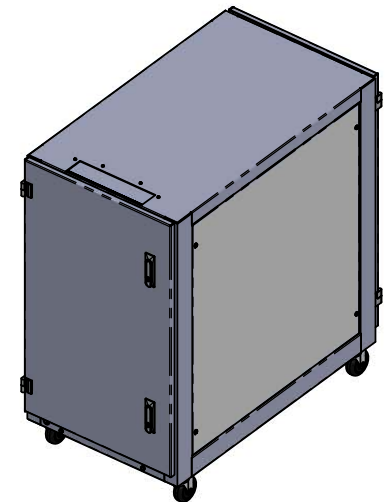

## Standard Features:

19" Rack Type 12 enclosure  
24 wide x 42 deep x 40.5 tall

12 Ga. steel frame and doors  
16 Ga. steel side panels

20u (35.00") of panel mounting rail

Mounting rail fully adjustable front to rear.

Inside space 19.5 wide x 40.0 high x 39.8 deep.

Full View glass front door, doors have key locking latches, and lift off hinges.

Door openings 19.50 x 35.00

Gasket sealed removable side panels.

Split panel cable entry through top and bottom (rear)

4 casters, 2 locking

Options Available:

19" Rack accessories  
Filtered Fan Kits  
Airconditioners  
Interconnection Kit  
Anti-Tip or Fixed legs

Weight: 78 Lbs..

FRONT VIEW  
(door removed)

VIEW from REAR

Square punched rail  
standard EIA spacing