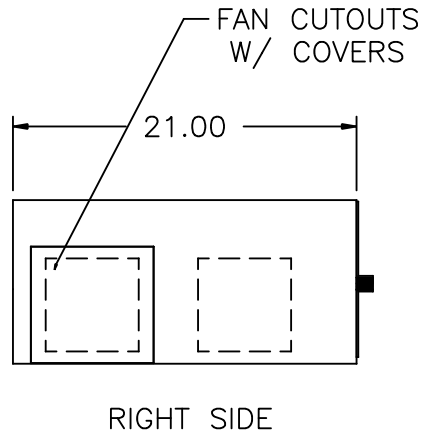

ITSENCLOSURES

271 Westech Drive, Mt. Pleasant, PA 15666
1-800-423-9911 ♦ info@itsenclosures.com

model IP102621-12-x

PC Enclosure, NEMA-12

SPLIT PANEL CABLE EXIT OVER 22.50 x 6.94 OPENING