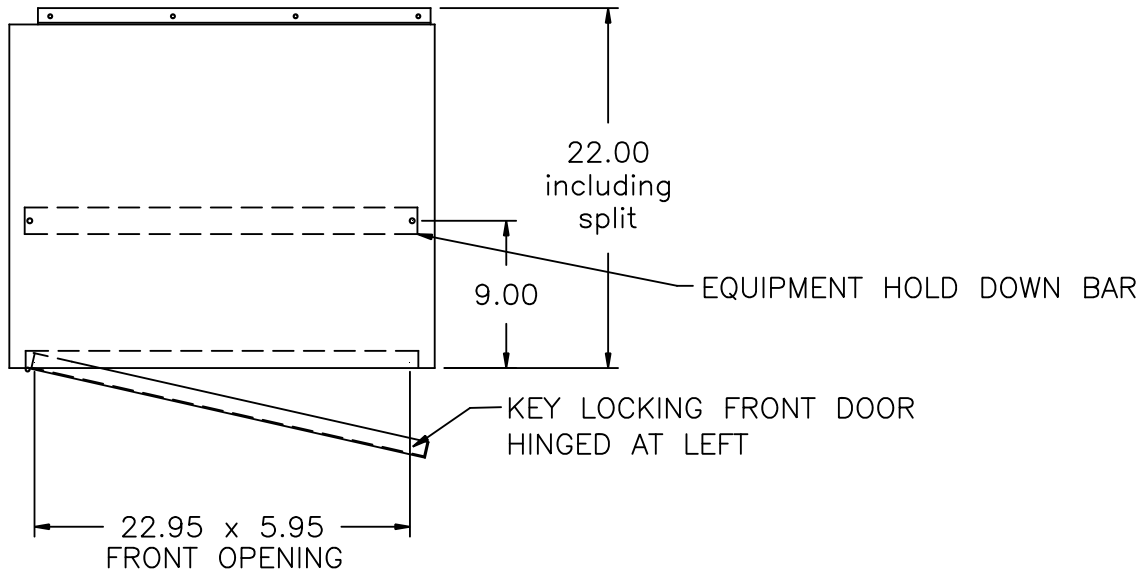

ITSENCLOSURES

271 Westech Drive, Mt. Pleasant, PA 15666
1-800-423-9911 ♦ info@itsenclosures.com

model IP102621-12-x

PC Enclosure, NEMA-12

SPLIT PANEL CABLE EXIT OVER 22.50 x 6.94 OPENING