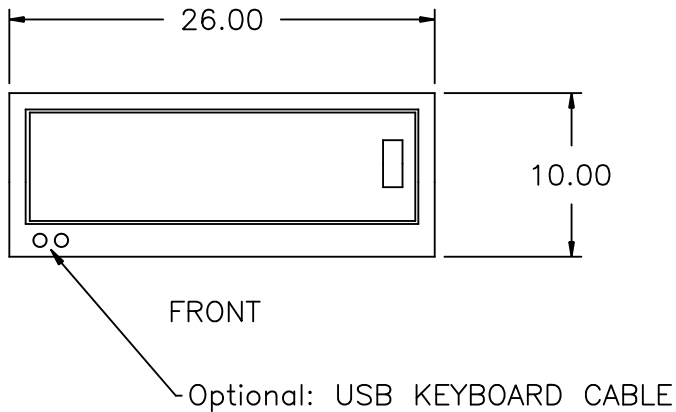

ITSENCLOSURES

271 Westech Drive, Mt. Pleasant, PA 15666
1-800-423-9911 ♦ info@itsenclosures.com

model IP102621-12-x

PC Enclosure, NEMA-12

SPLIT PANEL CABLE EXIT OVER 22.50 x 6.94 OPENING