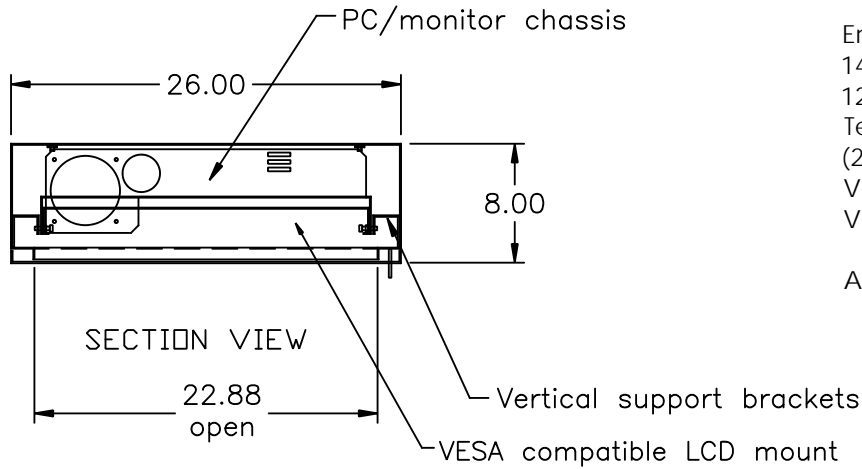

# ITSENCLUSURES

271 Westech Drive, Mt. Pleasant, PA 15666  
1-800-423-9911 ♦ [info@itsenclosures.com](mailto:info@itsenclosures.com)

model IO28268-4X-x-22

Operator Enclosure NEMA-4X

Enclosure specs:

14/12 gauge 304 Stainless steel, welded construction

12 ga door with concealed hinges, (2) quarter turn latches

Tempered glass window with 19.25 x 12.25 viewing

(22.8" diag)

Vertical support brackets support tip-out PC and monitor chassis with VESA compatible LCD support.

Assembly includes internally mounted 100 cfm circulating fan.