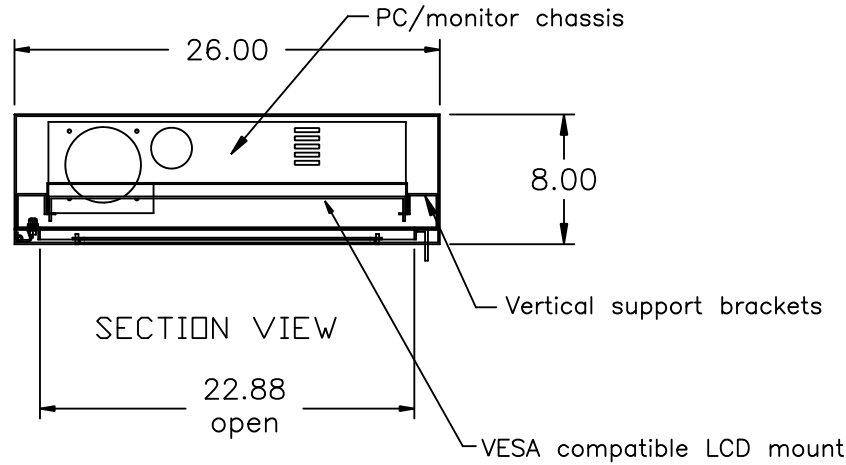

ITSENCLOSURES

271 Westech Drive, Mt. Pleasant, PA 15666
1-800-423-9911 ♦ info@itsenclosures.com

model IO28268-04-x-22

Operator Enclosure NEMA-4

Enclosure specs:

14/12 gauge CRS welded construction,
with painted finish

12 ga door with concealed hinges, (2) quarter turn latches
Tempered glass window with 19.25 X 12.25 viewing
(22.8" diag)

Vertical support-brackets support tip-out PC and monitor chassis with
VESA compatible LCD support.

Removable handy box mounting support.

Assembly includes internally mounted 100 cfm circulating fan.