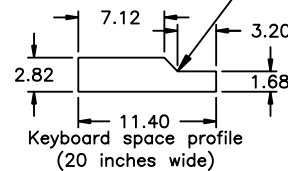

Material: 304 stainless steel, #3F vertical finish
14 ga. Body, 12 ga. Doors

Roll-out keyboard drawer with worksurface and mouse storage

Full width toolless cable access inside enclosure