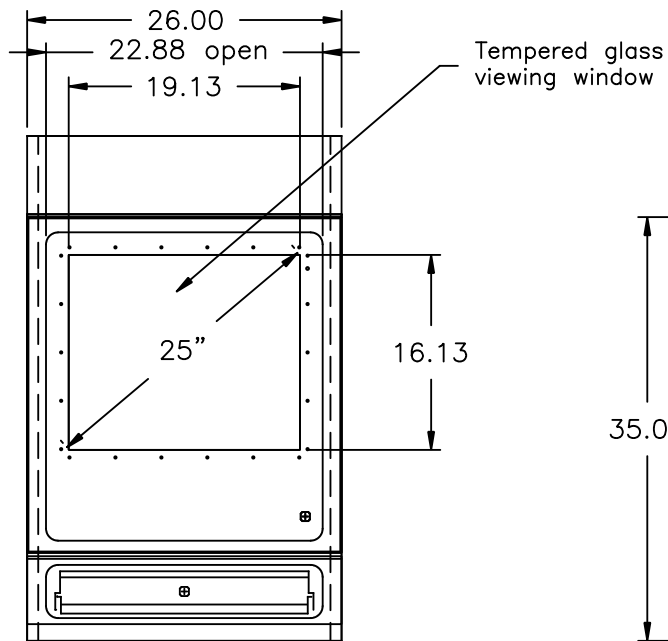

ITSENCLOSURES

271 Westech Drive, Mt. Pleasant, PA 15666
1-800-423-9911 ♦ info@itsenclosures.com

model ID42-4X

PC & Monitor Enclosure, NEMA-4X

Single handle two point latching on the front and rear door with keylock for security.

Material: 304 stainless steel, #3F vertical finish
14 ga. Body, 12 ga. Doors

Roll-out keyboard drawer with worksurface and mouse storage

Full width toolless cable access inside enclosure