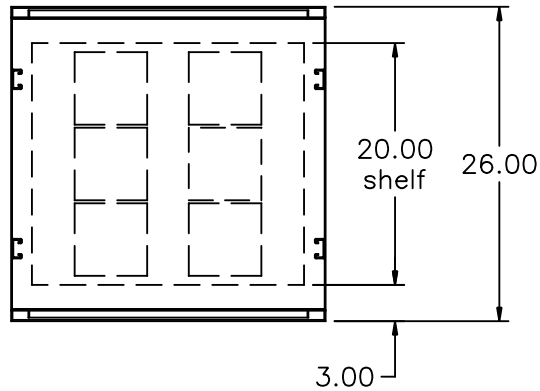

ITSENCLOSURES

271 Westech Drive, Mt. Pleasant, PA 15666
1-800-423-9911 ♦ info@itsenclosures.com

model ID42-4X

PC & Monitor Enclosure, NEMA-4X

Single handle two point latching on the front and rear door with keylock for security.

Material: 304 stainless steel, #3F vertical finish
14 ga. Body, 12 ga. Doors

Roll-out keyboard drawer with worksurface and mouse storage

Full width toolless cable access inside enclosure