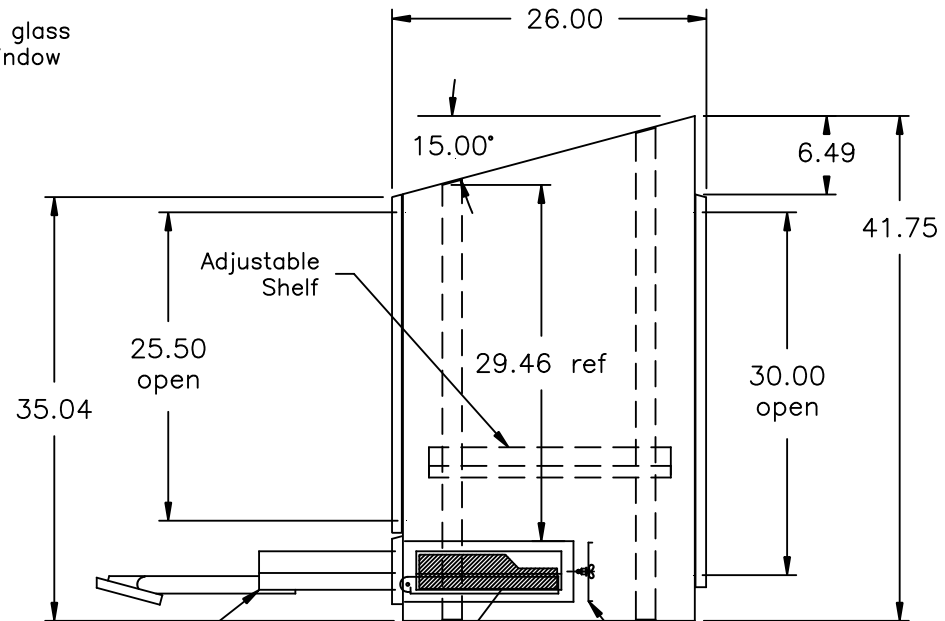

ITSENCLOSURES

271 Westech Drive, Mt. Pleasant, PA 15666
1-800-423-9911 ♦ info@itsenclosures.com

model ID42-4X

PC & Monitor Enclosure, NEMA-4X

Single handle two point latching on the front and rear door with keylock for security.

Material: 304 stainless steel, #3F vertical finish
14 ga. Body, 12 ga. Doors

Roll-out keyboard drawer with worksurface and mouse storage

Full width toolless cable access inside enclosure