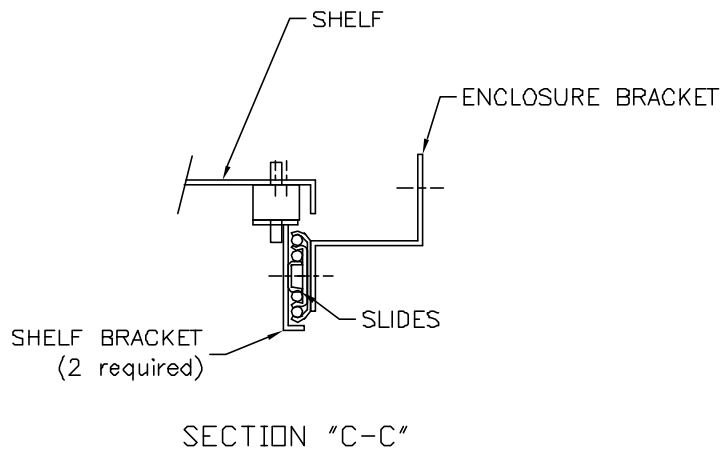

NOTE:

SLIDING SHELF KIT FOR THE IS60 AND IS68 ENCLOSURE.
THE SS2-2260 WILL SUPPORT A MAXIMUM LOAD OF 100 POUNDS.

STANDARD PRODUCT DATA SHEET
Dimensions are in inches. Specifications are subject to change without notice.