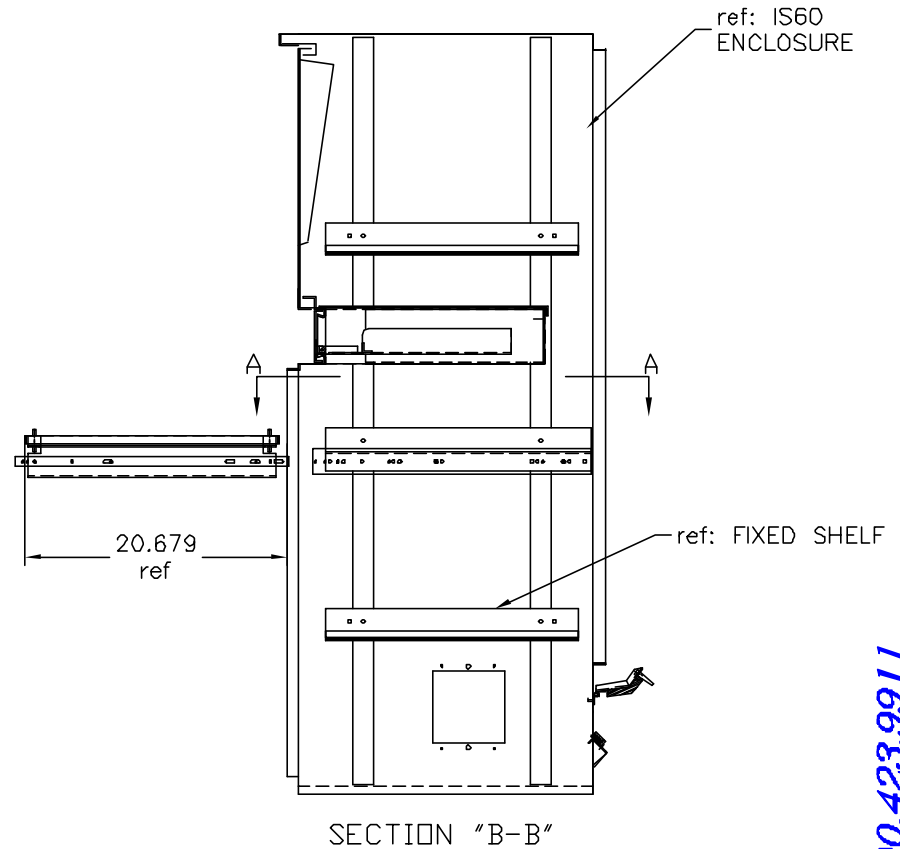

NOTE:

SLIDING SHELF KIT FOR THE IS60 AND IS68 ENCLOSURE.
THE SS2-2260 WILL SUPPORT A MAXIMUM LOAD OF 100 POUNDS.

STANDARD PRODUCT DATA SHEET
Dimensions are in inches. Specifications are subject to change without notice.