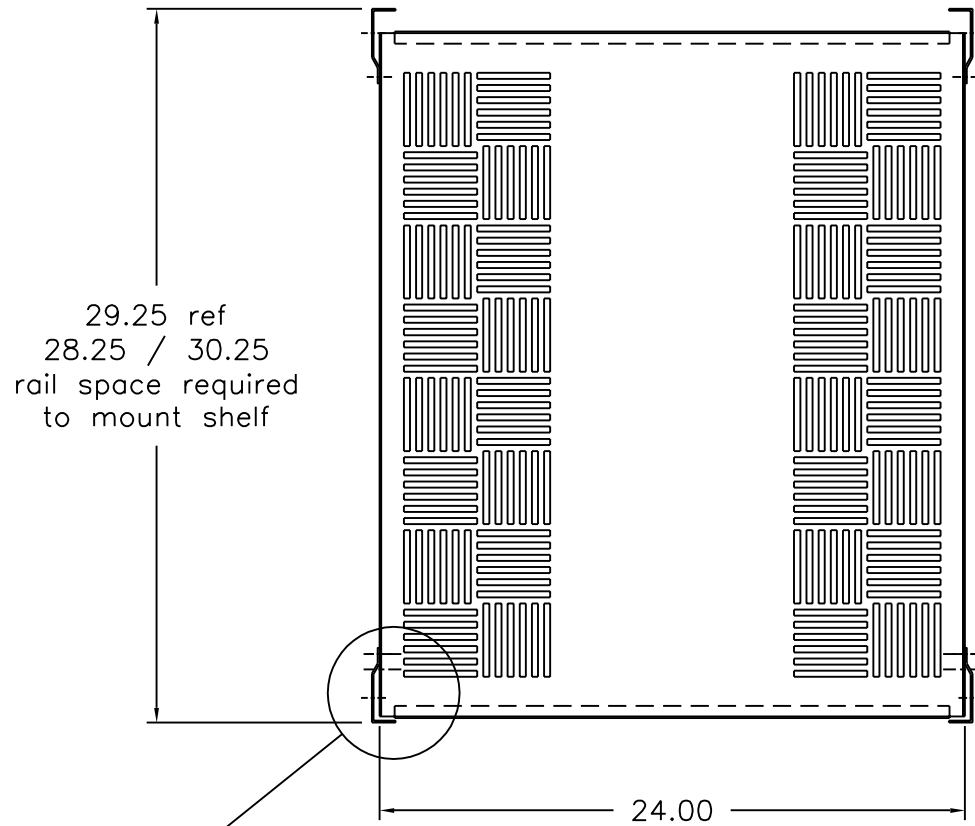

WITH VENT PATTERN #SK2824-V-xx  
SOLID SHELF #SK2824-S-xx

200 pound CAPACITY

STANDARD PRODUCT DATA SHEET  
Dimensions are in inches. Specifications are subject to change without notice.