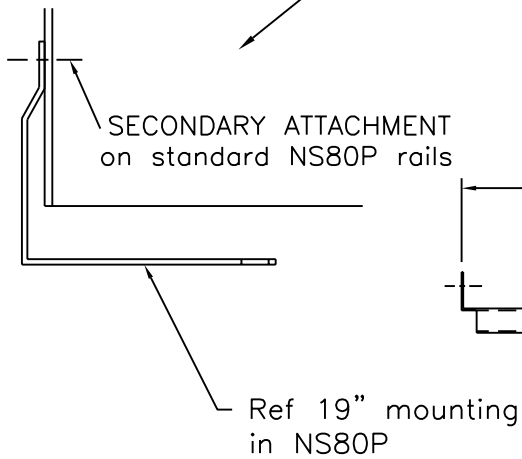

WITH VENT PATTERN #SK2824-V-xx  
SOLID SHELF #SK2824-S-xx

200 pound CAPACITY

STANDARD PRODUCT DATA SHEET  
Dimensions are in inches. Specifications are subject to change without notice.