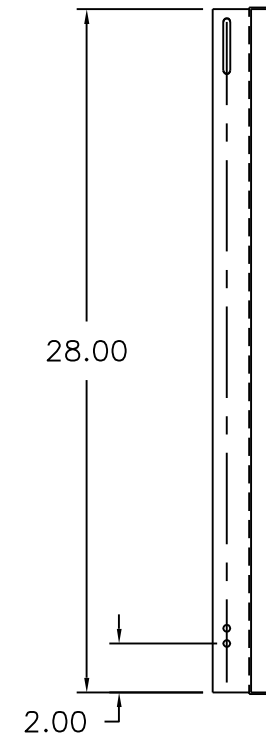

WITH VENT PATTERN #SK2824-V-xx  
SOLID SHELF #SK2824-S-xx

200 pound CAPACITY

STANDARD PRODUCT DATA SHEET  
Dimensions are in inches. Specifications are subject to change without notice.