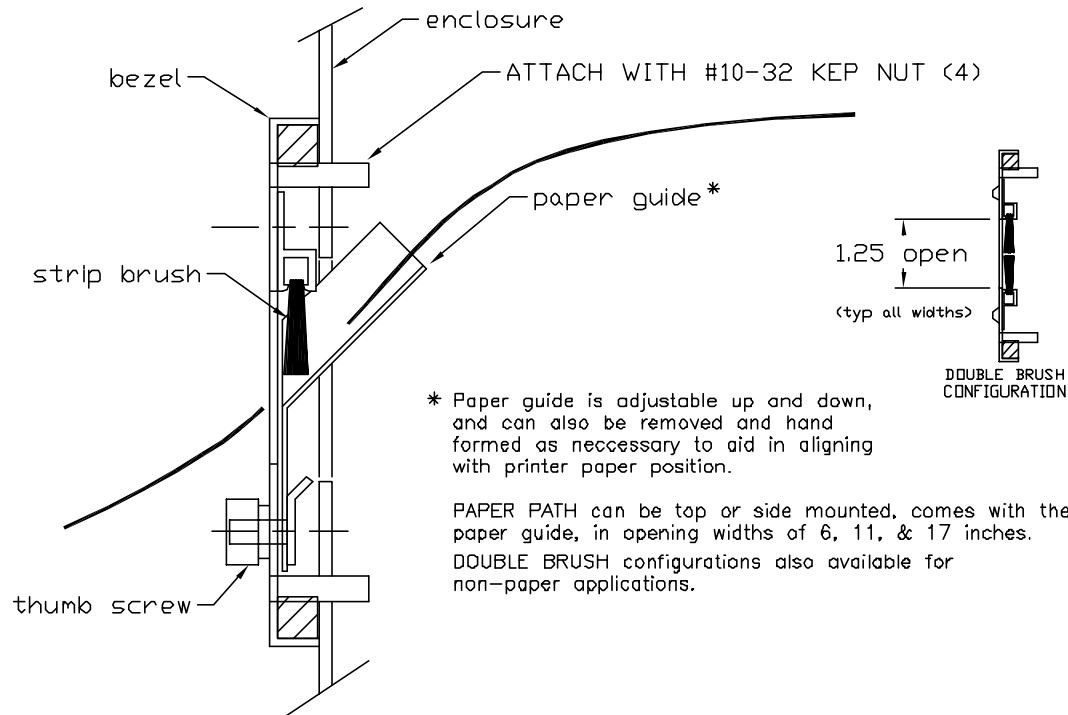

INTENDED FOR USE WITH PAPER 5 1/2 Inches WIDE OR LESS

PAPER PATH 6 enclosure cutout

STANDARD PRODUCT DATA SHEET
Dimensions are in inches. Specifications are subject to change without notice.