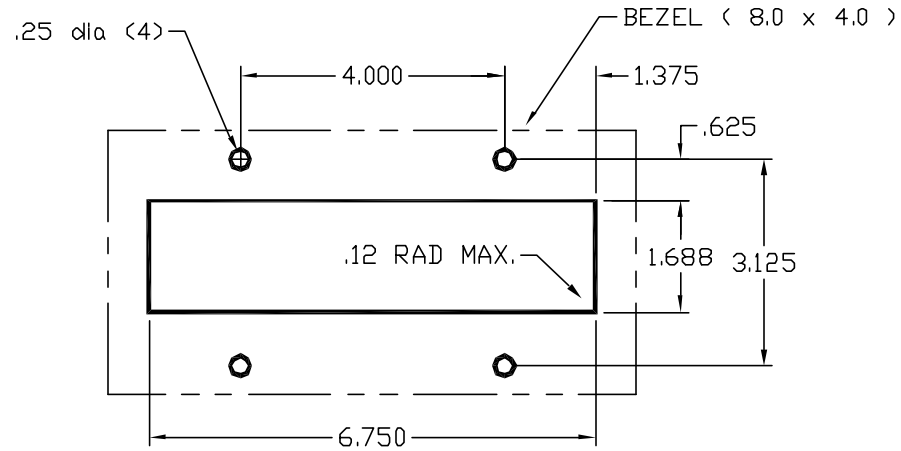

INTENDED FOR USE WITH PAPER 5 1/2 Inches WIDE OR LESS

PAPER PATH 6 enclosure cutout

STANDARD PRODUCT DATA SHEET
Dimensions are in inches. Specifications are subject to change without notice.