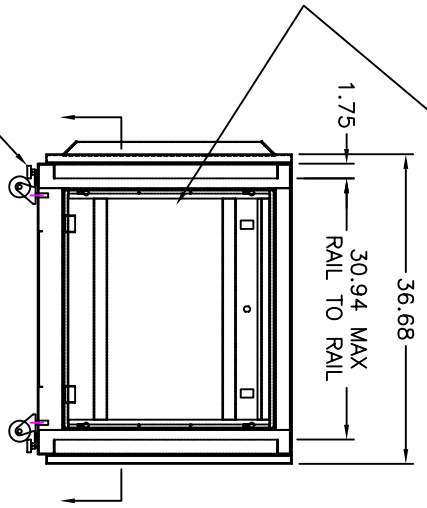

VENTED LOCKING FRONT DOOR

ADJUSTABLE LEVELING GLIDERS and CASTERS

RIGHT SIDE