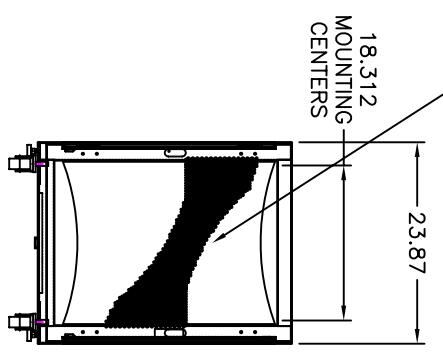

THREE ϕ 3.50 HOLES IN TOP PANEL FOR POWER OR DATA CABLES (HOLES PLUGGED WITH REMOVABLE PLASTIC CAP)

SECTION

TOP

VENTED LOCKING FRONT DOOR

VENTED LOCKING REAR DOOR

2 SETS OF E.I.A. RAILS ADJUSTABLE FRONT & REAR SQ. PUNCH E.I.A. RAILS UTILIZE #10 OR 6mm CLIP NUTS

FRONT

ADJUSTABLE LEVELING GLIDERS and CASTERS

RIGHT SIDE

REAR