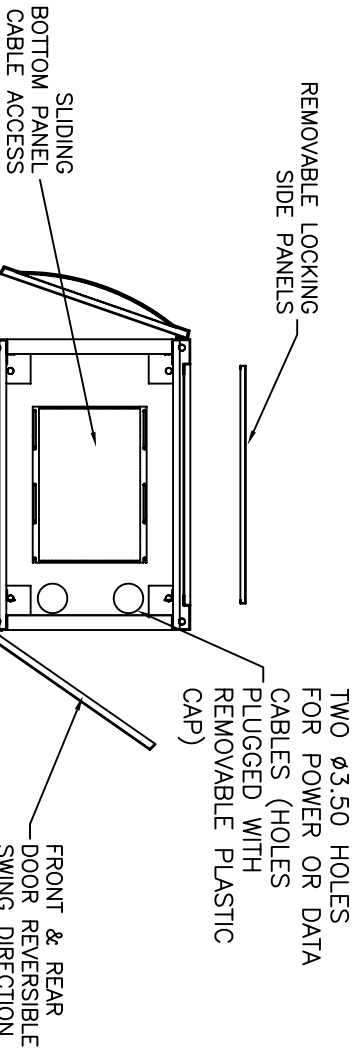

THREE ϕ 3.50 HOLES IN TOP PANEL FOR POWER OR DATA CABLES (HOLES PLUGGED WITH REMOVABLE PLASTIC CAP)

SECTION

TOP

VENTED LOCKING FRONT DOOR

VENTED LOCKING REAR DOOR

2 SETS OF E.I.A. RAILS ADJUSTABLE FRONT & REAR SQ. PUNCH E.I.A. RAILS UTILIZE #10 OR 6mm CLIP NUTS

FRONT

ADJUSTABLE LEVELING GLIDERS and CASTERS

RIGHT SIDE

REAR