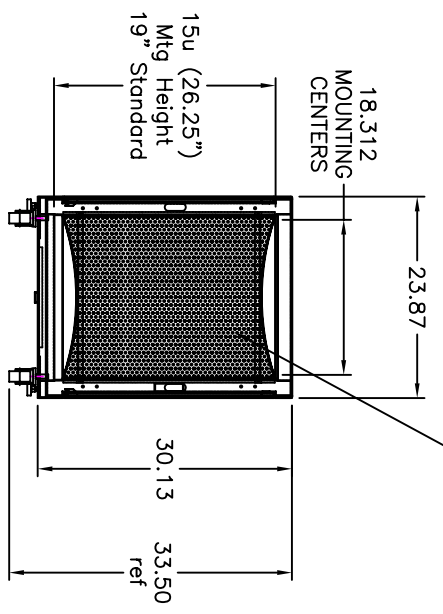

THREE ϕ 3.50 HOLES IN TOP PANEL FOR POWER OR DATA CABLES (HOLES PLUGGED WITH REMOVABLE PLASTIC CAP)

SECTION

TOP

VENTED LOCKING FRONT DOOR

VENTED LOCKING REAR DOOR

2 SETS OF E.I.A. RAILS ADJUSTABLE FRONT & REAR SQ. PUNCH E.I.A. RAILS UTILIZE #10 OR 6mm CLIP NUTS

FRONT

ADJUSTABLE LEVELING GLIDERS and CASTERS

RIGHT SIDE

REAR