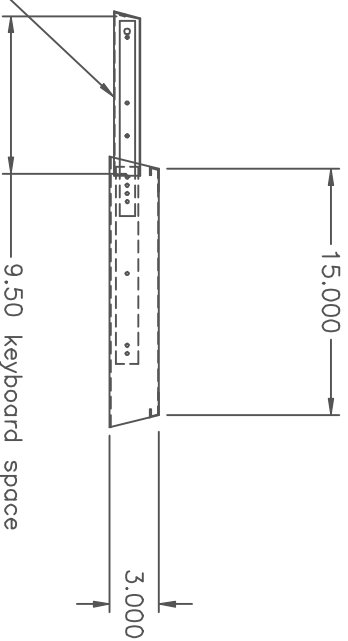

The Monitor Support with Roll-out is intended to support a keyboard and monitor and sits on the top front of NS30 or NS40 Net/Stations.

This data sheet illustrates the MSR-19-P which provides a keyboard drawer, and an elevated monitor platform.

The support is of welded 16 ga. steel construction with a textured black powder coated finish and uses ballbearing slides on the roll-out.

Keyboard roll-out
in open position

ITS ENCLOSURES

Net/Station

MODEL MSR-19-P

Monitor Stand with roll-out

fits NS30, NS40 its-1957-3

1-800-423-9911

INTEGRATION TECHNOLOGY SYSTEMS, INC.