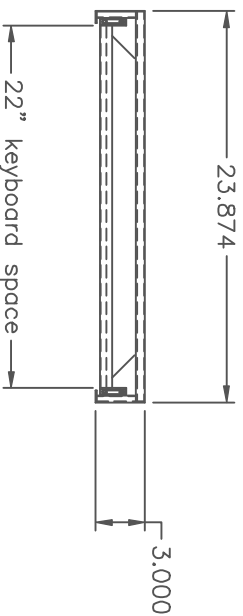

The Monitor Support with Roll-out is intended to support a keyboard and monitor and sits on the top front of NS30 or NS40 Net/Stations.

This data sheet illustrates the MSR-19-P which provides a keyboard drawer, and an elevated monitor platform.

The support is of welded 16 ga. steel construction with a textured black powder coated finish and uses ballbearing slides on the roll-out.

Keyboard roll-out
in open position

ITS ENCLOSURES

Net/Station

MODEL MSR-19-P

Monitor Stand with roll-out

fits NS30, NS40 its-1957-3

1-800-423-9911

INTEGRATION TECHNOLOGY SYSTEMS, INC.