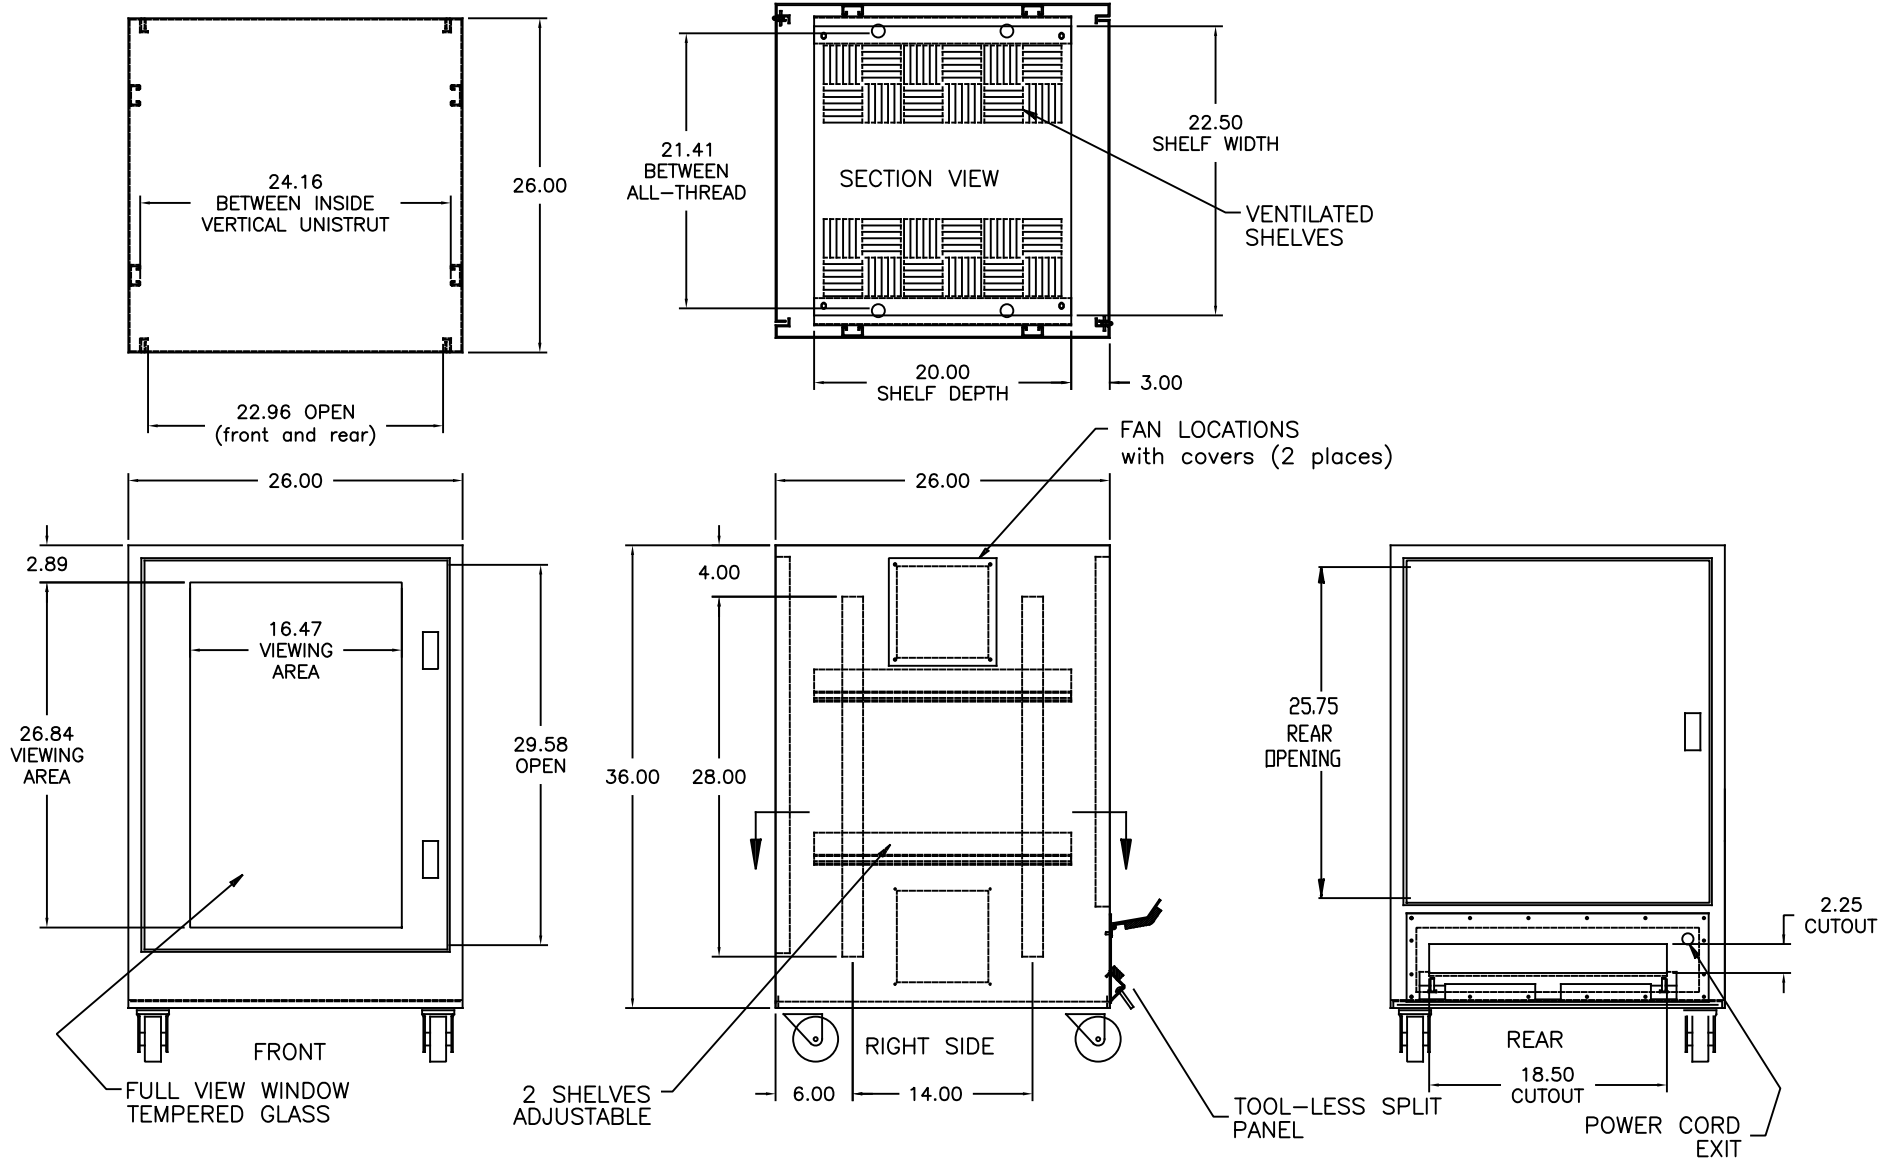

ITSENCLUSURES

271 Westech Drive, Mt. Pleasant, PA 15666
1-800-423-9911 ♦ info@itsenclosures.com

model IS362626-12-x

Printer and PC Enclosure, NEMA-12

ENCLOSURE HEIGHT APPROXIMATELY 40 INCHES
WITH CASTERS OR FIXED LEGS