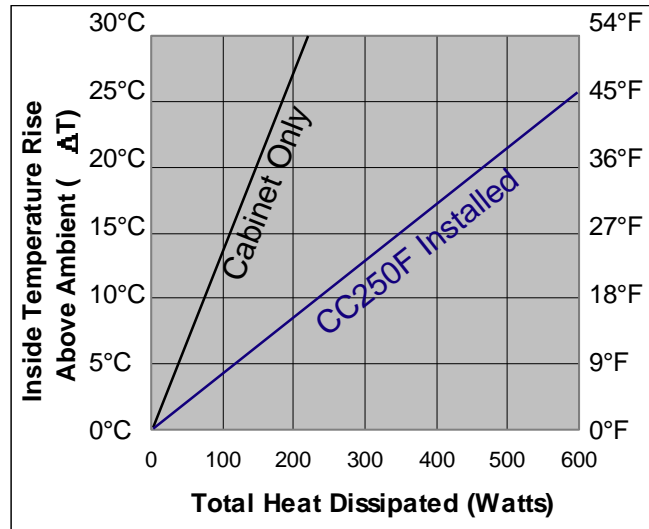

ITSENCLOSURES

Heat Exchanger HE300-12, 4 & 4X

Specifications

Model	Efficiency Watts/°C	BTU/Hr @20°CΔT	Voltage *	Hz *	Amps	No. of Fans & Size	Noise dB(A) @ 3 ft.
HE300-12,4	16.1	1100	115	50/60	0.4	2 (4")	50/53