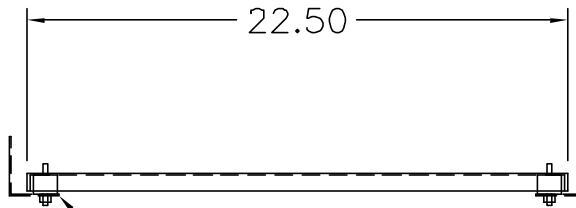

VENTED SHELF  
12 GA CRS, BLACK

SHOCK MOUNTS  
(4)

SHELF SUPPORT ANGLES  
(2)

STANDARD PRODUCT DATA SHEET  
Dimensions are in inches. Specifications are subject to change without notice.