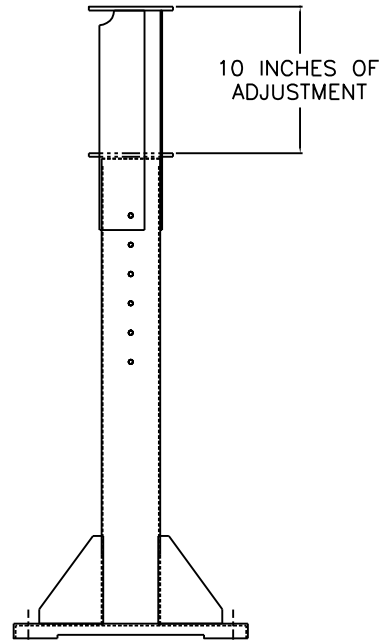

- 1 Pedestal accommodates shallow depth operator or control enclosures.
- 2 Height adjusts from 33 to 43 inches in 1 inch increments.
- 3 Welded steel construction with 11ga. Base, Post, and Platform.
- 4 Paint color BLACK.
- 5 Also available in 304 stainless steel, part number APST3343/SS
- 6 Custom versions available, ask for quote.

SIDE VIEW

FRONT VIEW

STANDARD PRODUCT DATA SHEET
Dimensions are in inches. Specifications are subject to change without notice.