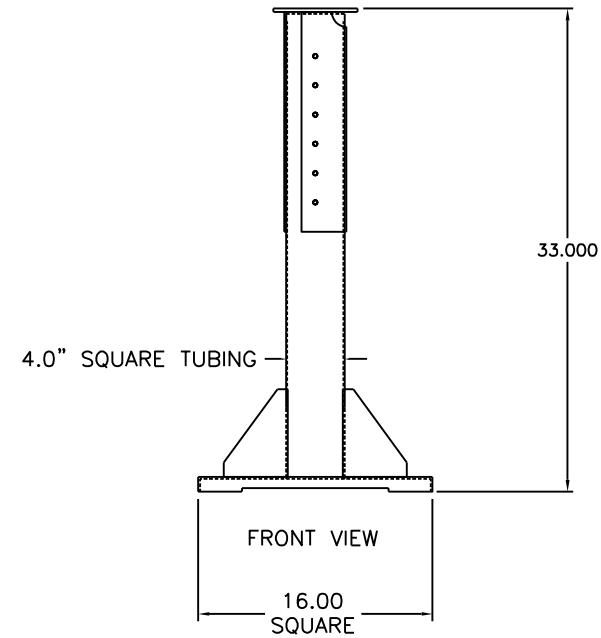

- 1 Pedestal accommodates shallow depth operator or control enclosures.
- 2 Height adjusts from 33 to 43 inches in 1 inch increments.
- 3 Welded steel construction with 11ga. Base, Post, and Platform.
- 4 Paint color BLACK.
- 5 Also available in 304 stainless steel, part number APST3343/SS
- 6 Custom versions available, ask for quote.

SIDE VIEW

FRONT VIEW

STANDARD PRODUCT DATA SHEET
Dimensions are in inches. Specifications are subject to change without notice.