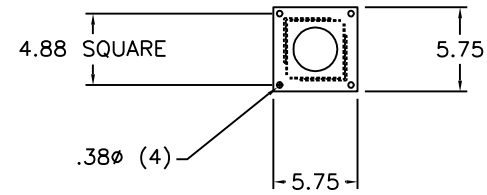

- 1 Pedestal accommodates shallow depth operator or control enclosures.
- 2 Height adjusts from 33 to 43 inches in 1 inch increments.
- 3 Welded steel construction with 11ga. Base, Post, and Platform.
- 4 Paint color BLACK.
- 5 Also available in 304 stainless steel, part number APST3343/SS
- 6 Custom versions available, ask for quote.

SIDE VIEW

FRONT VIEW

STANDARD PRODUCT DATA SHEET
Dimensions are in inches. Specifications are subject to change without notice.