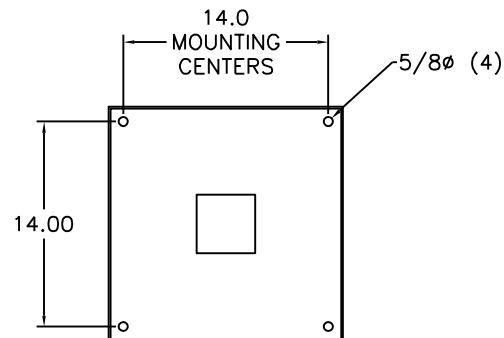

- 1 Pedestal accommodates shallow depth operator or control enclosures.
- 2 Height adjusts from 33 to 43 inches in 1 inch increments.
- 3 Welded steel construction with 11ga. Base, Post, and Platform.
- 4 Paint color BLACK.
- 5 Also available in 304 stainless steel, part number APST3343/SS
- 6 Custom versions available, ask for quote.

SIDE VIEW

FRONT VIEW

STANDARD PRODUCT DATA SHEET
Dimensions are in inches. Specifications are subject to change without notice.