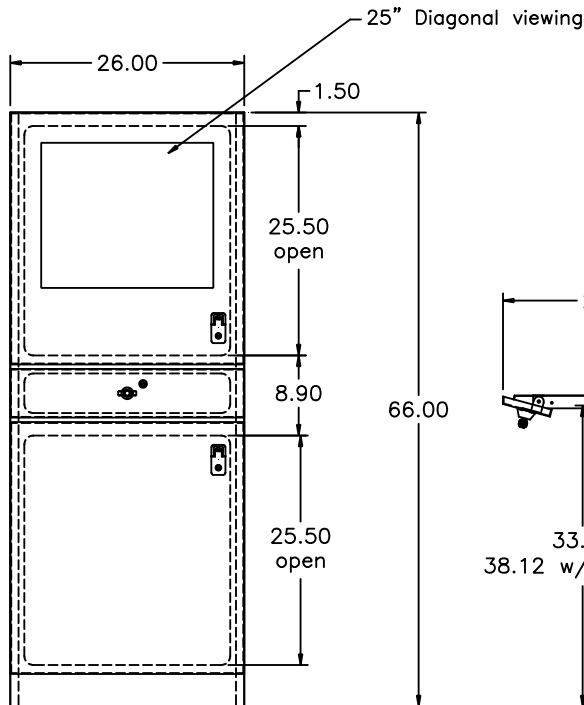

ITSENCLUSURES

271 Westech Drive, Mt. Pleasant, PA 15666
1-800-423-9911 ♦ info@itsenclosures.com

model IS662628-4 or -4X

Standup Enclosure w/ Keyboard Drawer

NOTE: TOTAL UNIT HEIGHT APPROX. 70.7" WHEN MOUNTED ON LOCKABLE CASTERS OR ON FIXED LEGS (customer option)
DOORS SECURED WITH MULTI-POINT LATCHES AND EQUIPPED WITH KEY LOCKS

MATERIAL:
NEMA-4 12 ga. CRS W/Powder Coat Finish
NEMA-4X 12 ga. 304 STAINLESS W/ #3 FINISH
WINDOW VIEWING AREA: 19 W x 16 H
WINDOW MATERIAL: TEMPERED GLASS (polycarbonate optional)

Cover plate
3 adjustable shelves