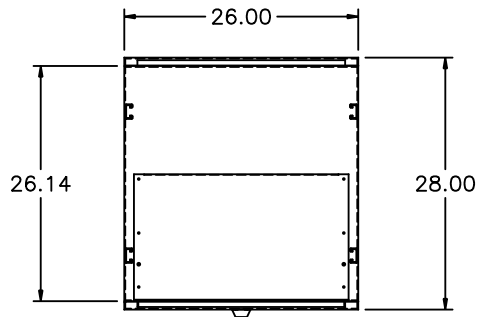

ITSENCLUSURES

271 Westech Drive, Mt. Pleasant, PA 15666
1-800-423-9911 ♦ info@itsenclosures.com

model IS662628-4 or -4X

Standup Enclosure w/ Keyboard Drawer

NOTE: TOTAL UNIT HEIGHT APPROX. 70.7" WHEN MOUNTED ON LOCKABLE CASTERS OR ON FIXED LEGS (customer option)
DOORS SECURED WITH MULTI-POINT LATCHES AND EQUIPPED WITH KEY LOCKS

MATERIAL:
NEMA-4 12 ga. CRS W/Powder Coat Finish
NEMA-4X 12 ga. 304 STAINLESS W/ #3 FINISH
WINDOW VIEWING AREA: 19 W x 16 H
WINDOW MATERIAL: TEMPERED GLASS (polycarbonate optional)

Cover plate
3 adjustable shelves