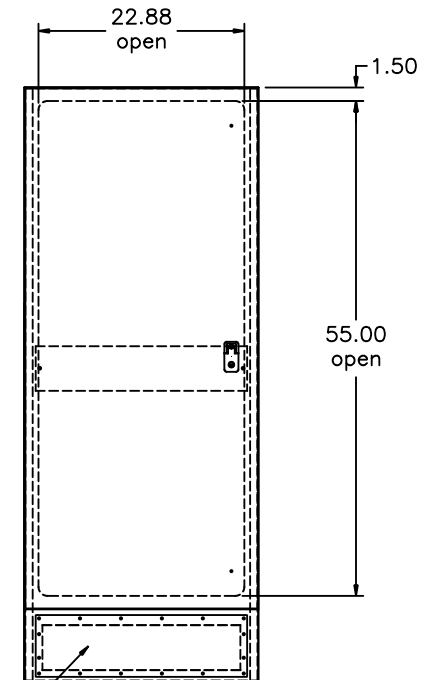

ITSENCLUSURES

271 Westech Drive, Mt. Pleasant, PA 15666
1-800-423-9911 ♦ info@itsenclosures.com

model IS662628-4 or -4X

Standup Enclosure w/ Keyboard Drawer

NOTE: TOTAL UNIT HEIGHT APPROX. 70.7" WHEN MOUNTED ON LOCKABLE CASTERS OR ON FIXED LEGS (customer option)
DOORS SECURED WITH MULTI-POINT LATCHES AND EQUIPPED WITH KEY LOCKS

MATERIAL:
NEMA-4 12 ga. CRS W/Powder Coat Finish
NEMA-4X 12 ga. 304 STAINLESS W/ #3 FINISH
WINDOW VIEWING AREA: 19 W x 16 H
WINDOW MATERIAL: TEMPERED GLASS (polycarbonate optional)

Cover plate
3 adjustable shelves