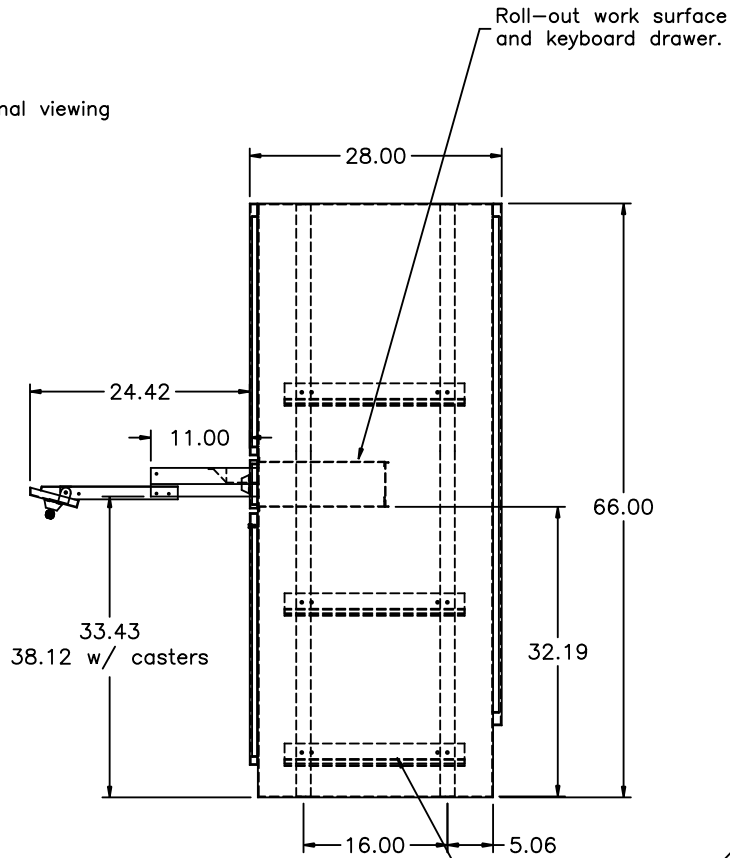

ITSENCLUSURES

271 Westech Drive, Mt. Pleasant, PA 15666
1-800-423-9911 ♦ info@itsenclosures.com

model IS662628-4 or -4X

Standup Enclosure w/ Keyboard Drawer

NOTE: TOTAL UNIT HEIGHT APPROX. 70.7" WHEN MOUNTED ON LOCKABLE CASTERS OR ON FIXED LEGS (customer option)
DOORS SECURED WITH MULTI-POINT LATCHES AND EQUIPPED WITH KEY LOCKS

MATERIAL:
NEMA-4 12 ga. CRS W/Powder Coat Finish
NEMA-4X 12 ga. 304 STAINLESS W/ #3 FINISH
WINDOW VIEWING AREA: 19 W x 16 H
WINDOW MATERIAL: TEMPERED GLASS (polycarbonate optional)

Cover plate
3 adjustable shelves