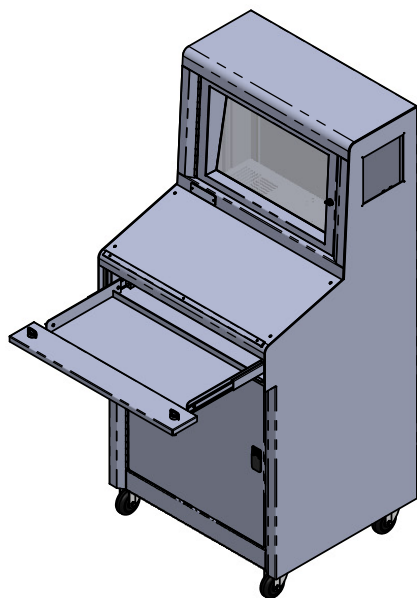

The IceStation TITAN "IS603027-12" is built to meet NEMA 12 standards and accommodates up to 24 inch wide screen monitors. Ideal where space is at a premium, and a separate work surface independent of the keyboard access is important for work flow. This enclosure is the perfect choice for protecting electronics from dust, dirt and splashing fluids.

# ITSENCLOSURES

271 Westech Drive, Mt. Pleasant, PA 15666  
1-800-423-9911 ♦ [info@itsenclosures.com](mailto:info@itsenclosures.com)

model IS603027-12-x

Titan Enclosure, NEMA-12

rev 12-7-2021

Keyboard/Mouse Drawer open allows continuous use of the Work surface

Customizable Work Surface can support panel mounted input devices, switches, indicators, etc. (with or without keyboard drawer)

Window suited to 24 in. wide format LCD (optional panel mount)

Customizable Work surface/ Switch Panel