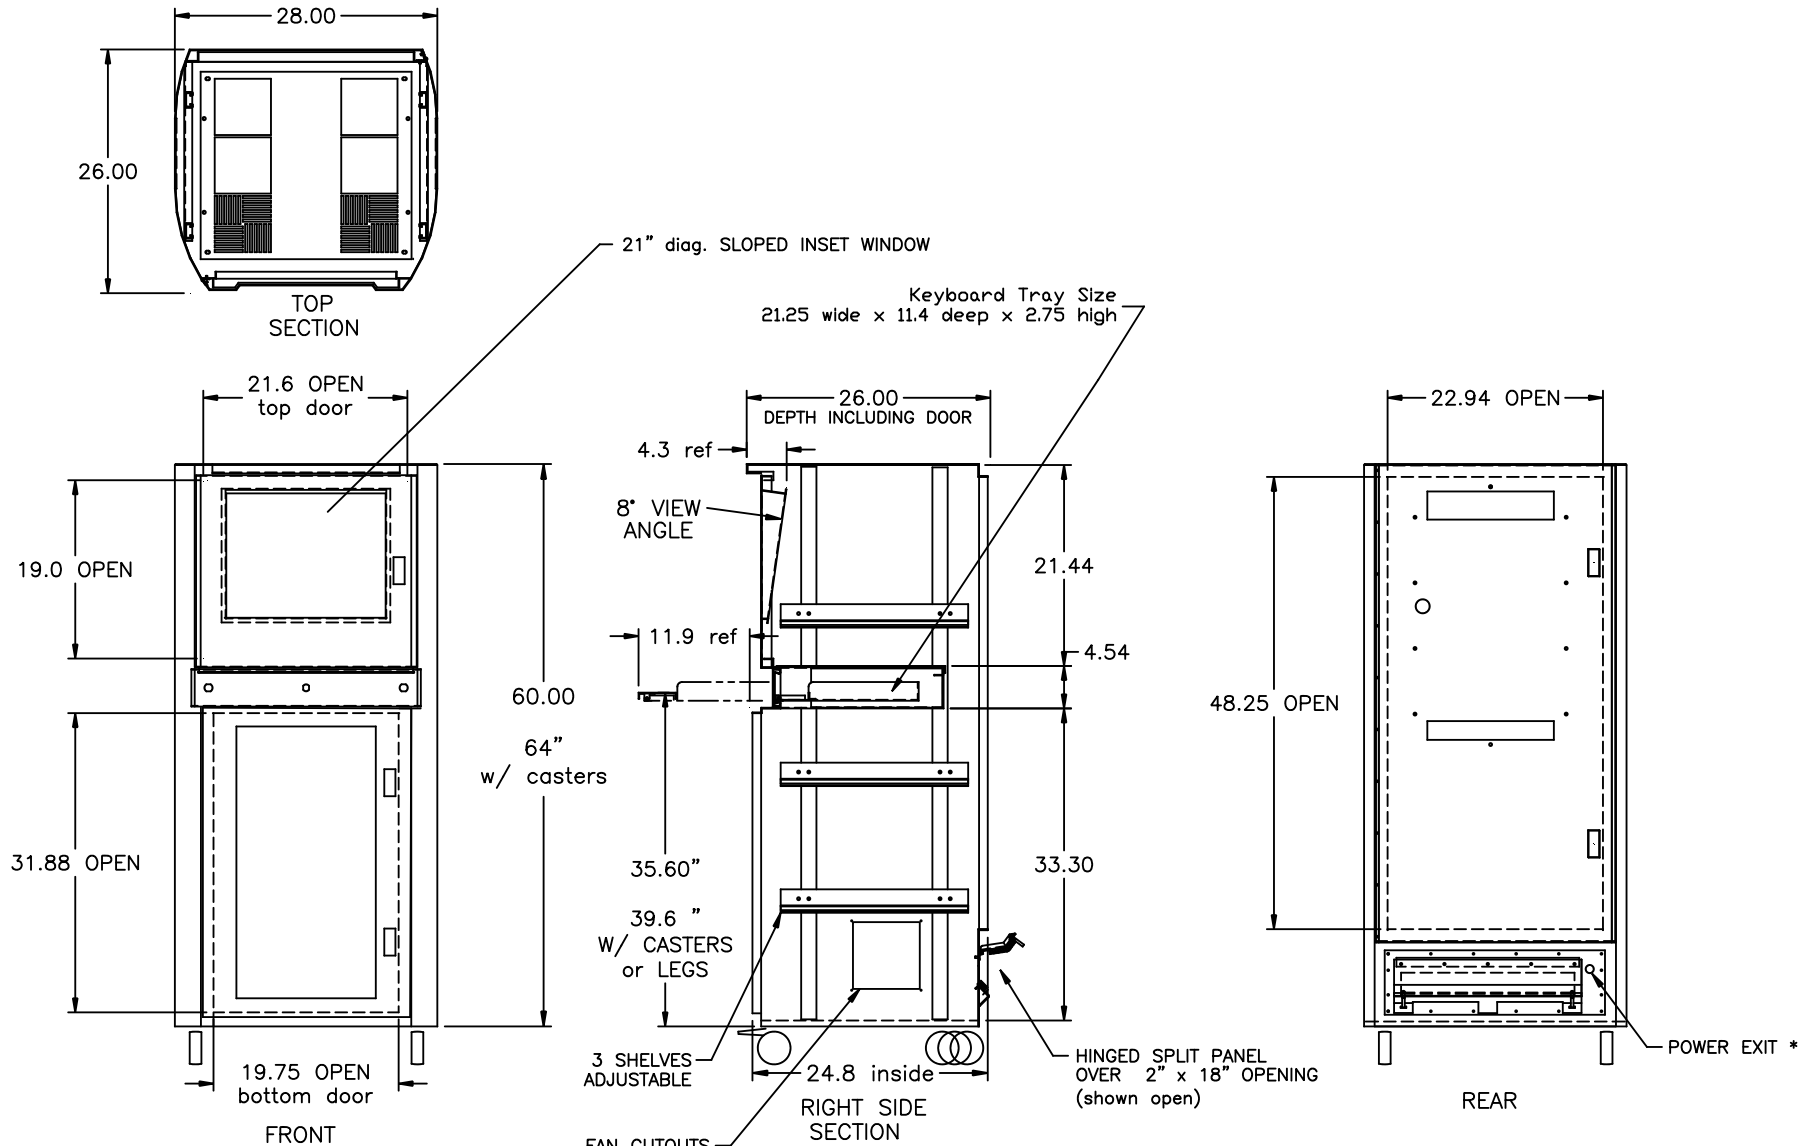

ITSENCLUSURES

271 Westech Drive, Mt. Pleasant, PA 15666
 1-800-423-9911 ♦ info@itsenclosures.com

model IS602826-12-x-xx

Computer system enclosure, NEMA-12

TOTAL UNIT HEIGHT APPROX. 64"
 WHEN MOUNTED ON LOCKABLE CASTERS
 ENCLOSURE WEIGHT, 345 POUNDS
 21" VIEWING AREA MEASURES 13.4" x 17"