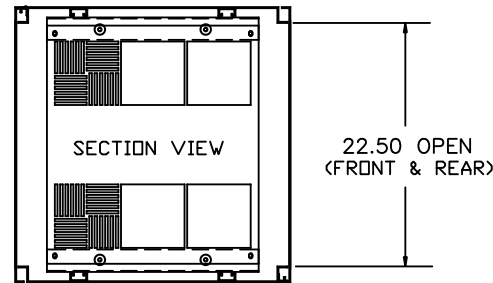

ITSENENCLOSURES

271 Westech Drive, Mt. Pleasant, PA 15666
 1-800-423-9911 ◆ info@itsenclosures.com

model IS562626-04 or -4X

Universal Enclosure, NEMA-4 or 4X

MATERIAL:

NEMA-4 12 ga. CRS w/ Textured Paint
 NEMA-4X 12 ga. 304 STN. STL. w/ #3 Finish