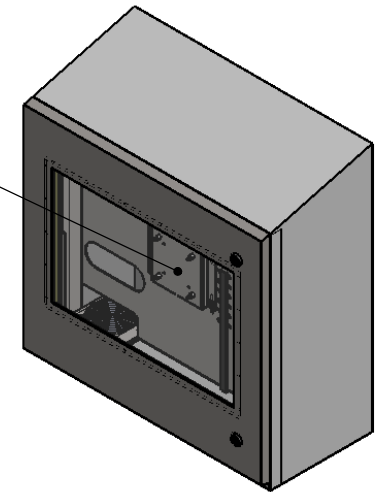

ITSENCLOSURES

271 Westech Drive, Mt. Pleasant, PA 15666
1-800-423-9911 ♦ info@itsenclosures.com

model IO292813-04-x-xx

Operator Enclosure, NEMA-4

SECTION A-A

VESA compatible LCD display mount

Enclosure specs:

Formed and welded construction of cold rolled steel with polyester powder finish.

Door panel includes concealed hinges, two quarter turn screwdriver style latches (Key locking available).

Glass window with 21.50 x 13.75 viewing. (25.52 diagonal). Polycarbonate optional.

Vertical support brackets for tip out PC and monitor chassis with VESA compatible display mount. Includes 100 cfm circulating fan.

Rear wall mounted 21 x 17 Sub Panel available.