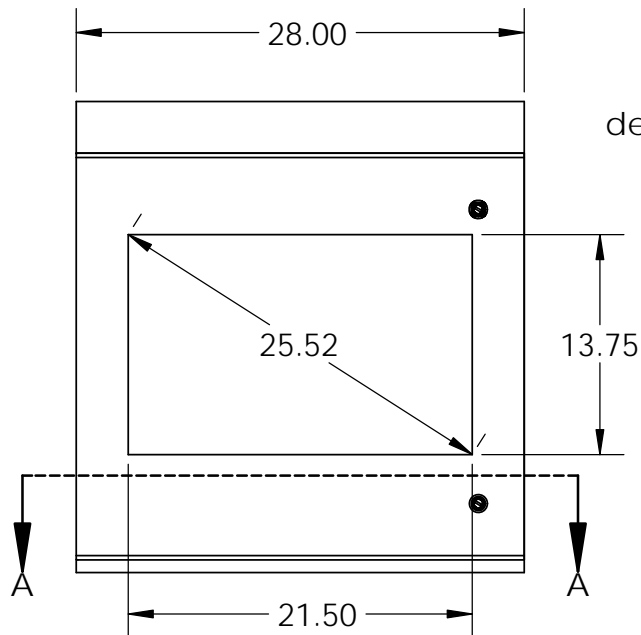

ITSENCLOSURES

271 Westech Drive, Mt. Pleasant, PA 15666
1-800-423-9911 ♦ info@itsenclosures.com

model IO292813-04-x-xx

Operator Enclosure, NEMA-4

SECTION A-A

VESA compatible LCD display mount

Enclosure specs:

Formed and welded construction of cold rolled steel with polyester powder finish.

Door panel includes concealed hinges, two quarter turn screwdriver style latches (Key locking available).

Glass window with 21.50 x 13.75 viewing. (25.52 diagonal). Polycarbonate optional.

Vertical support brackets for tip out PC and monitor chassis with VESA compatible display mount. Includes 100 cfm circulating fan.

Rear wall mounted 21 x 17 Sub Panel available.