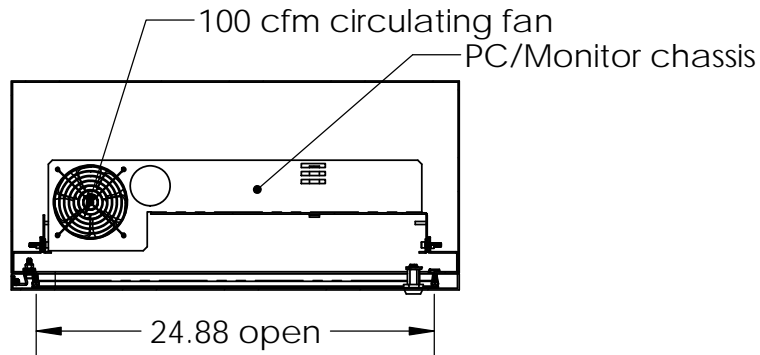

ITSENCLOSURES

271 Westech Drive, Mt. Pleasant, PA 15666
1-800-423-9911 ♦ info@itsenclosures.com

model IO292813-04-x-xx

Operator Enclosure, NEMA-4

SECTION A-A

VESA compatible LCD display mount

Enclosure specs:

Formed and welded construction of cold rolled steel with polyester powder finish.

Door panel includes concealed hinges, two quarter turn screwdriver style latches (Key locking available).

Glass window with 21.50 x 13.75 viewing. (25.52 diagonal). Polycarbonate optional.

Vertical support brackets for tip out PC and monitor chassis with VESA compatible display mount. Includes 100 cfm circulating fan.

Rear wall mounted 21 x 17 Sub Panel available.