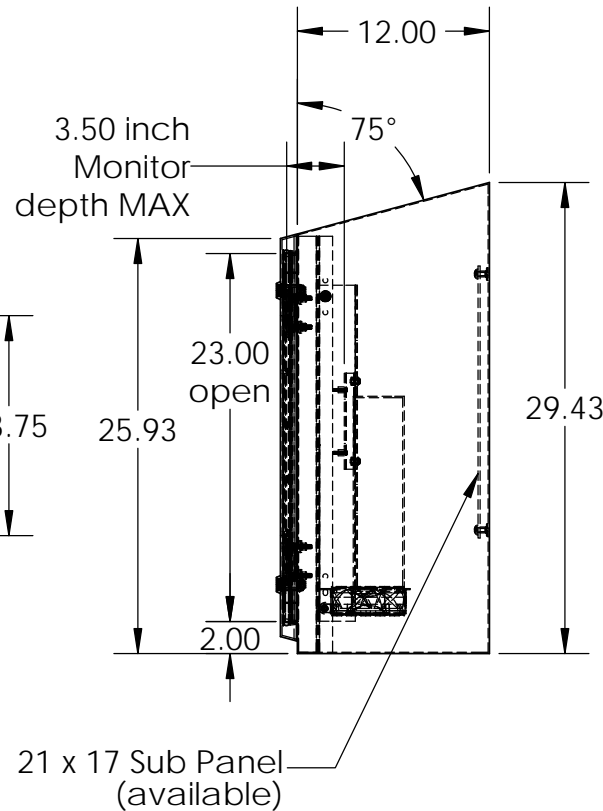

ITSENCLOSURES

271 Westech Drive, Mt. Pleasant, PA 15666
1-800-423-9911 ♦ info@itsenclosures.com

model IO292813-04-x-xx

Operator Enclosure, NEMA-4

SECTION A-A

VESA compatible LCD display mount

Enclosure specs:

Formed and welded construction of cold rolled steel with polyester powder finish.

Door panel includes concealed hinges, two quarter turn screwdriver style latches (Key locking available).

Glass window with 21.50 x 13.75 viewing. (25.52 diagonal). Polycarbonate optional.

Vertical support brackets for tip out PC and monitor chassis with VESA compatible display mount. Includes 100 cfm circulating fan.

Rear wall mounted 21 x 17 Sub Panel available.